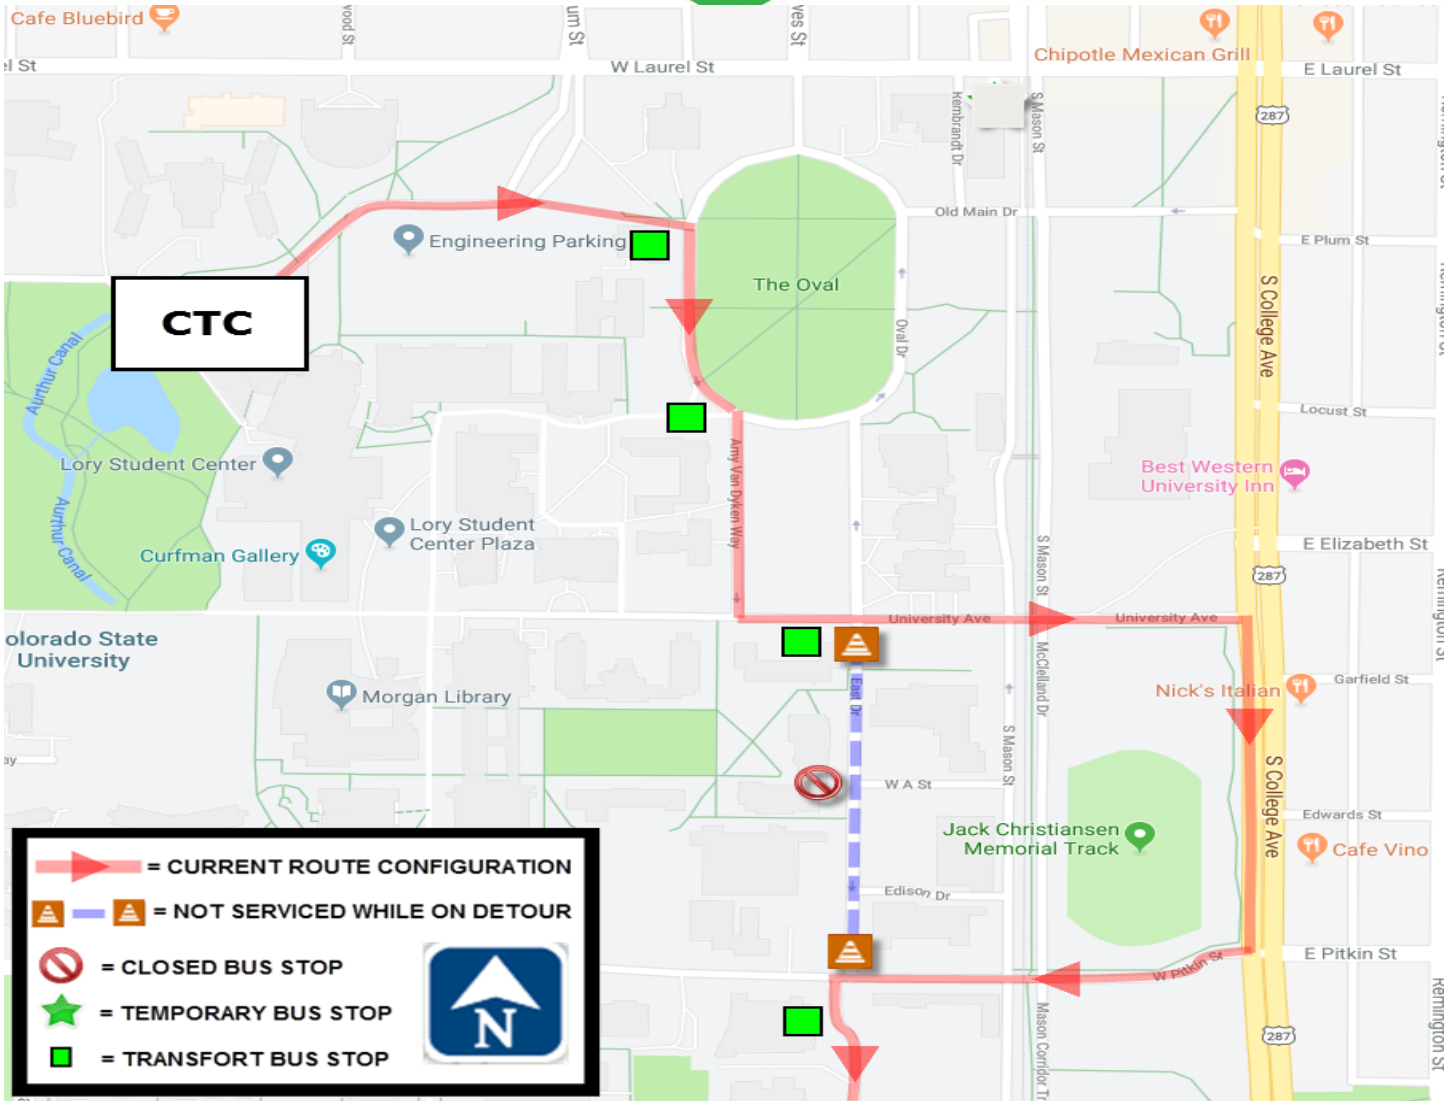

# RIDER ALERT

## HORN SUMMER DETOUR

05/20/19 – TBD

**SOUTHBOUND FROM CTC  
THROUGH ENGINEERING LOT  
RIGHT ON OVAL  
RIGHT ON AMY VAN DYKEN  
LEFT ON UNIVERSITY  
RIGHT ON COLLEGE  
RIGHT ON PITKIN  
LEFT ON EAST  
RESUME NORMAL ROUTE**