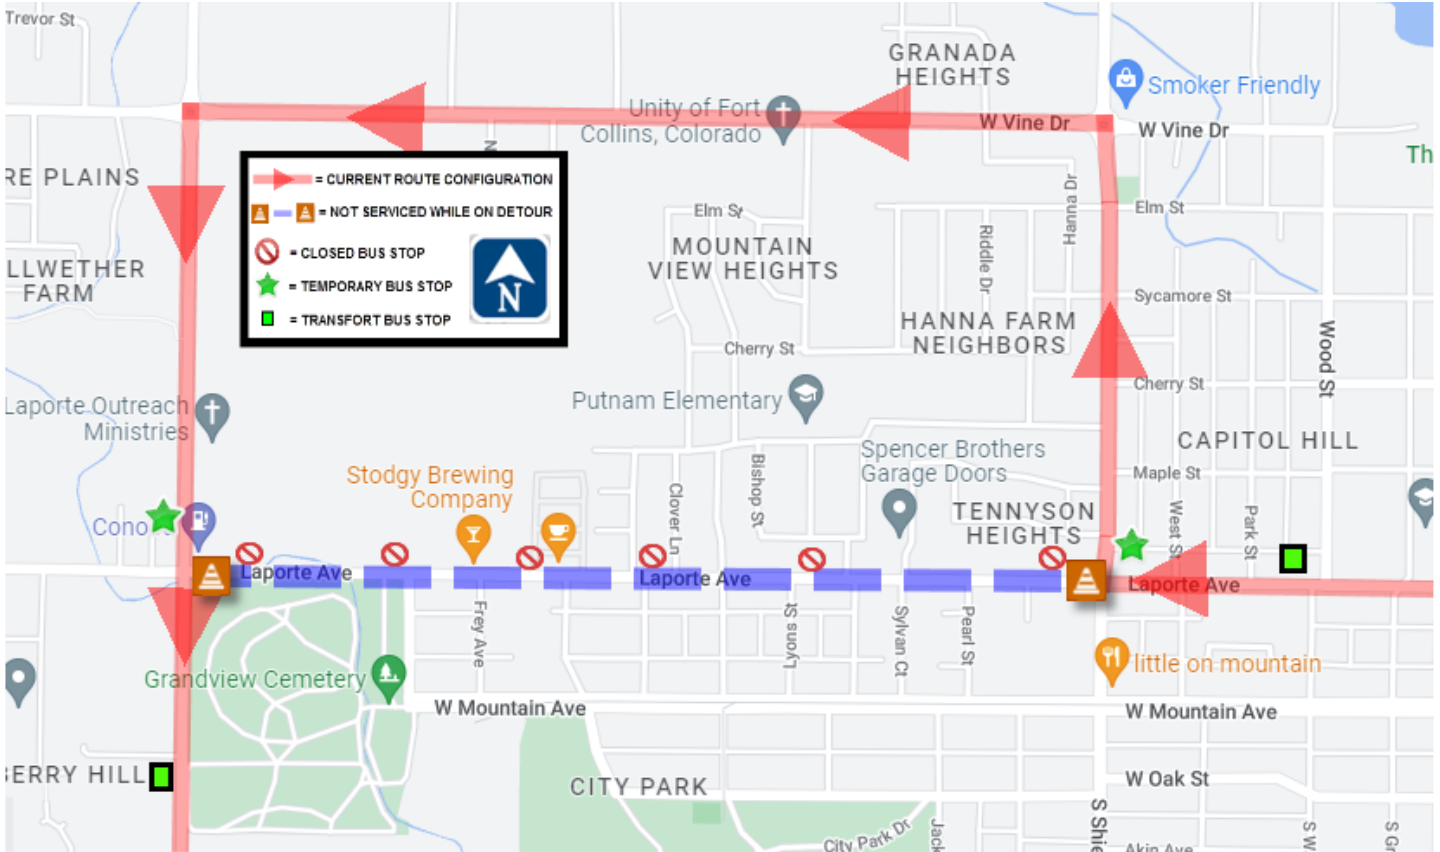

# RIDER ALERT

## ROUTE 10 DETOUR

01/03/2023-TBD

**WB LAPORTE**  
**RIGHT ON SHIELDS**  
**LEFT ON VINE**  
**LEFT ON TAFT HILL**  
**RESUME NORMAL ROUTING**