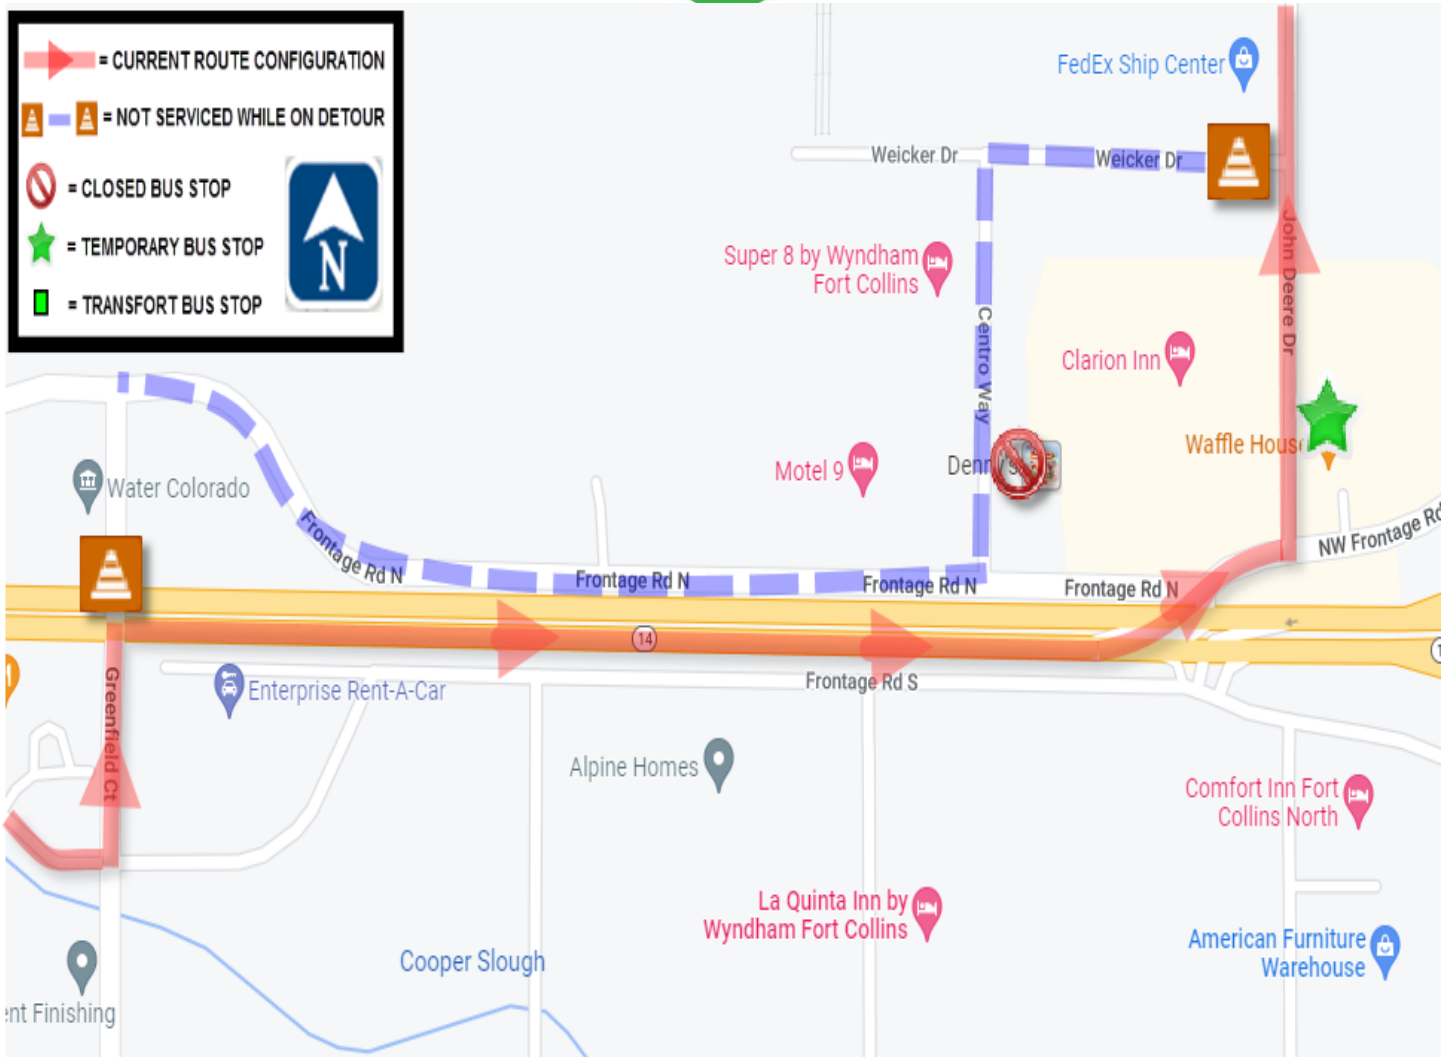

RIDER ALERT RT 14 DETOUR

08/09/2022 – TBD

-  = CURRENT ROUTE CONFIGURATION
-   = NOT SERVICED WHILE ON DETOUR
-  = CLOSED BUS STOP
-  = TEMPORARY BUS STOP
-  = TRANSFORT BUS STOP

**NB ON GREENFIELD
RIGHT ON MULBERRY
LEFT ONTO NW FRONTAGE RD EB
LEFT ON JOHN DEERE
RESUME NORMAL ROUTE**