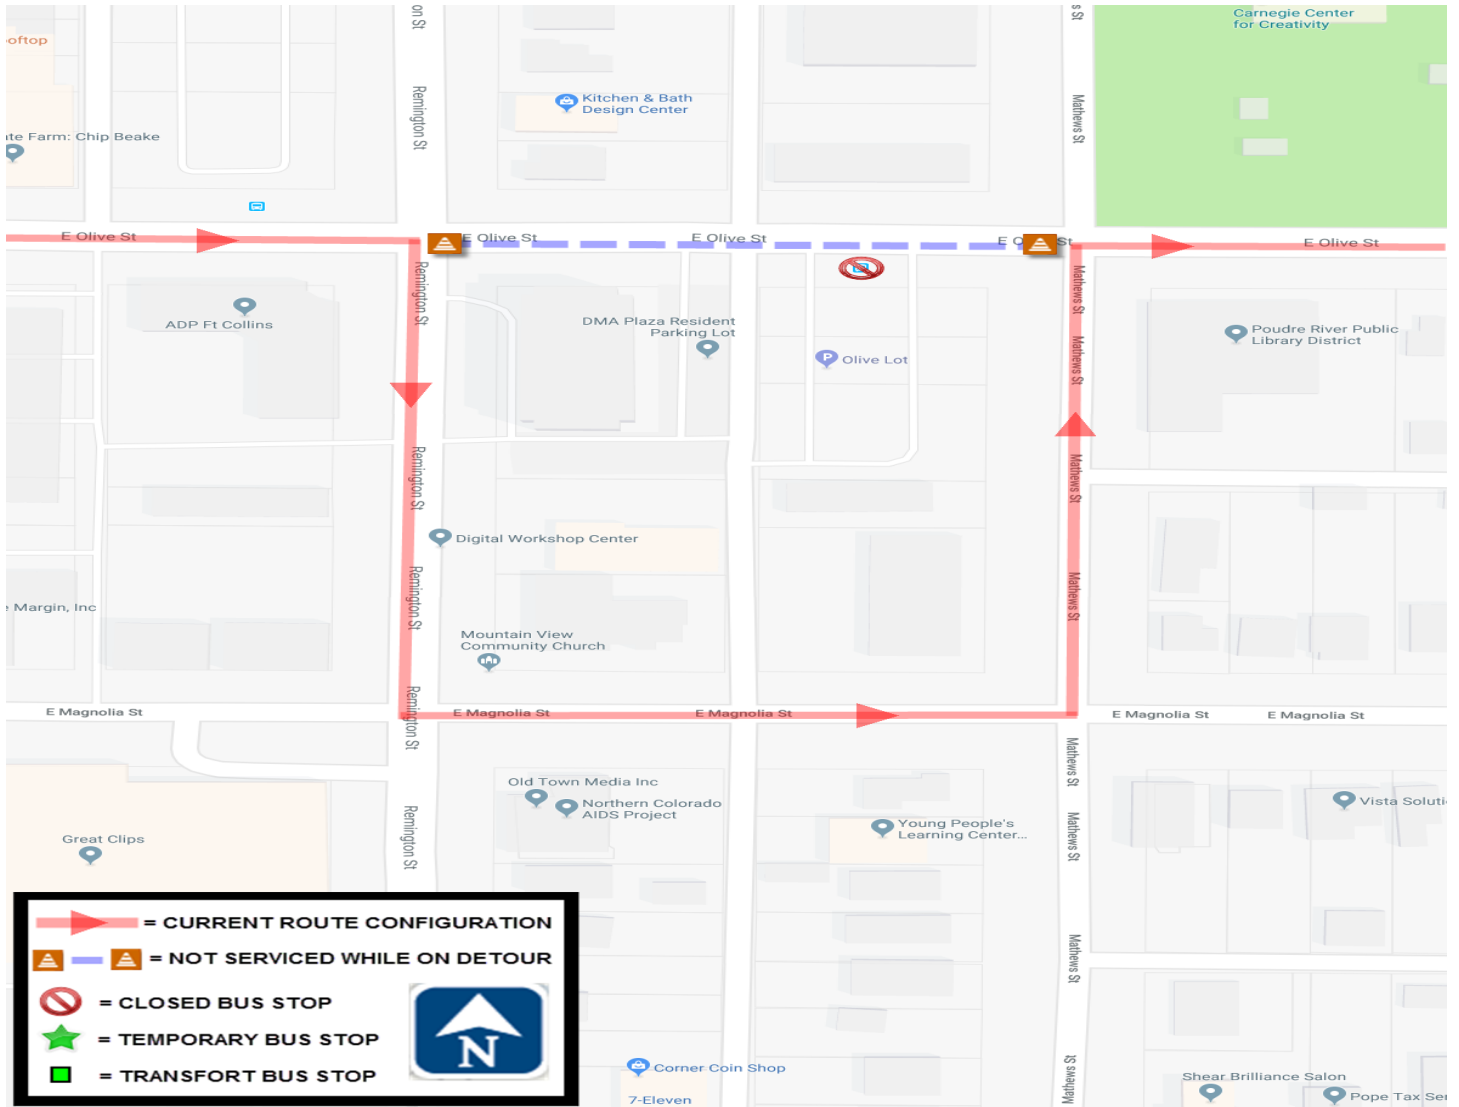

## RT 18 EB OLIVE DETOUR

5/06/19 - TBD

**EB ON OLIVE**  
**RIGHT ON REMINGTON**  
**LEFT ON MAGNOLIA**  
**LEFT ON MATTHEWS**  
**RIGHT ON OLIVE**  
**RESUME NORMAL ROUTE**