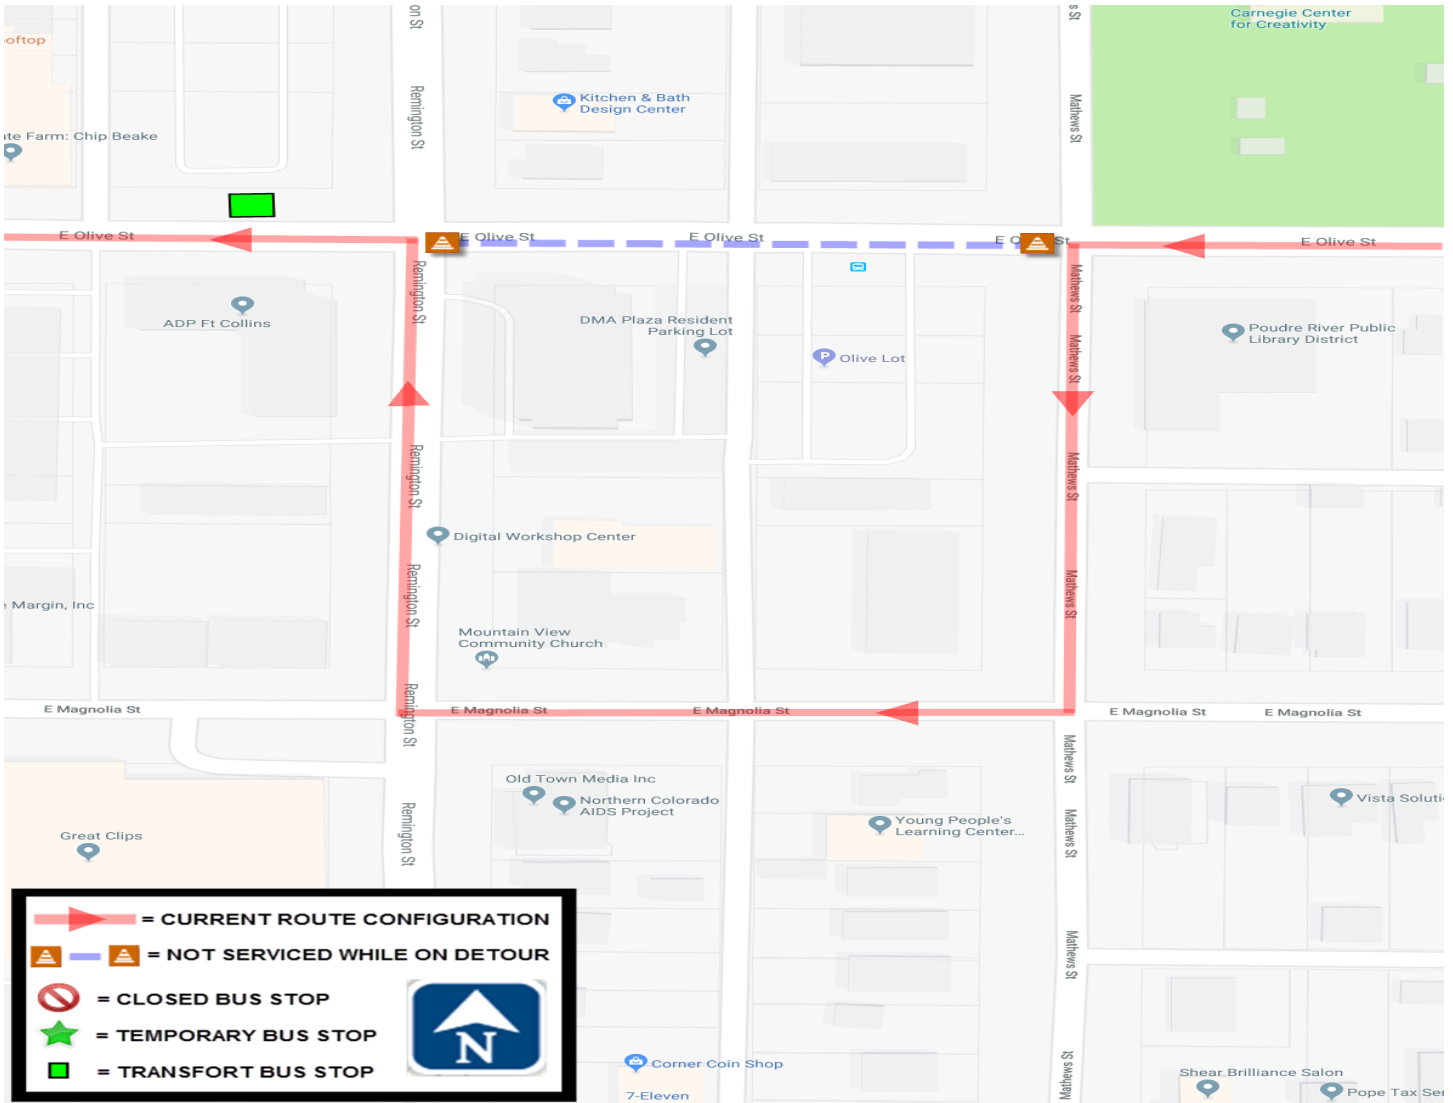

RIDER ALERT

RT 18 WB OLIVE DETOUR

5/06/19 - TBD

**WB ON OLIVE
LEFT ON MATTHEWS
RIGHT ON ON MAGNOLIA
RIGHT ON REMINGTON
LEFT ON OLIVE
RESUME NORMAL ROUTE**