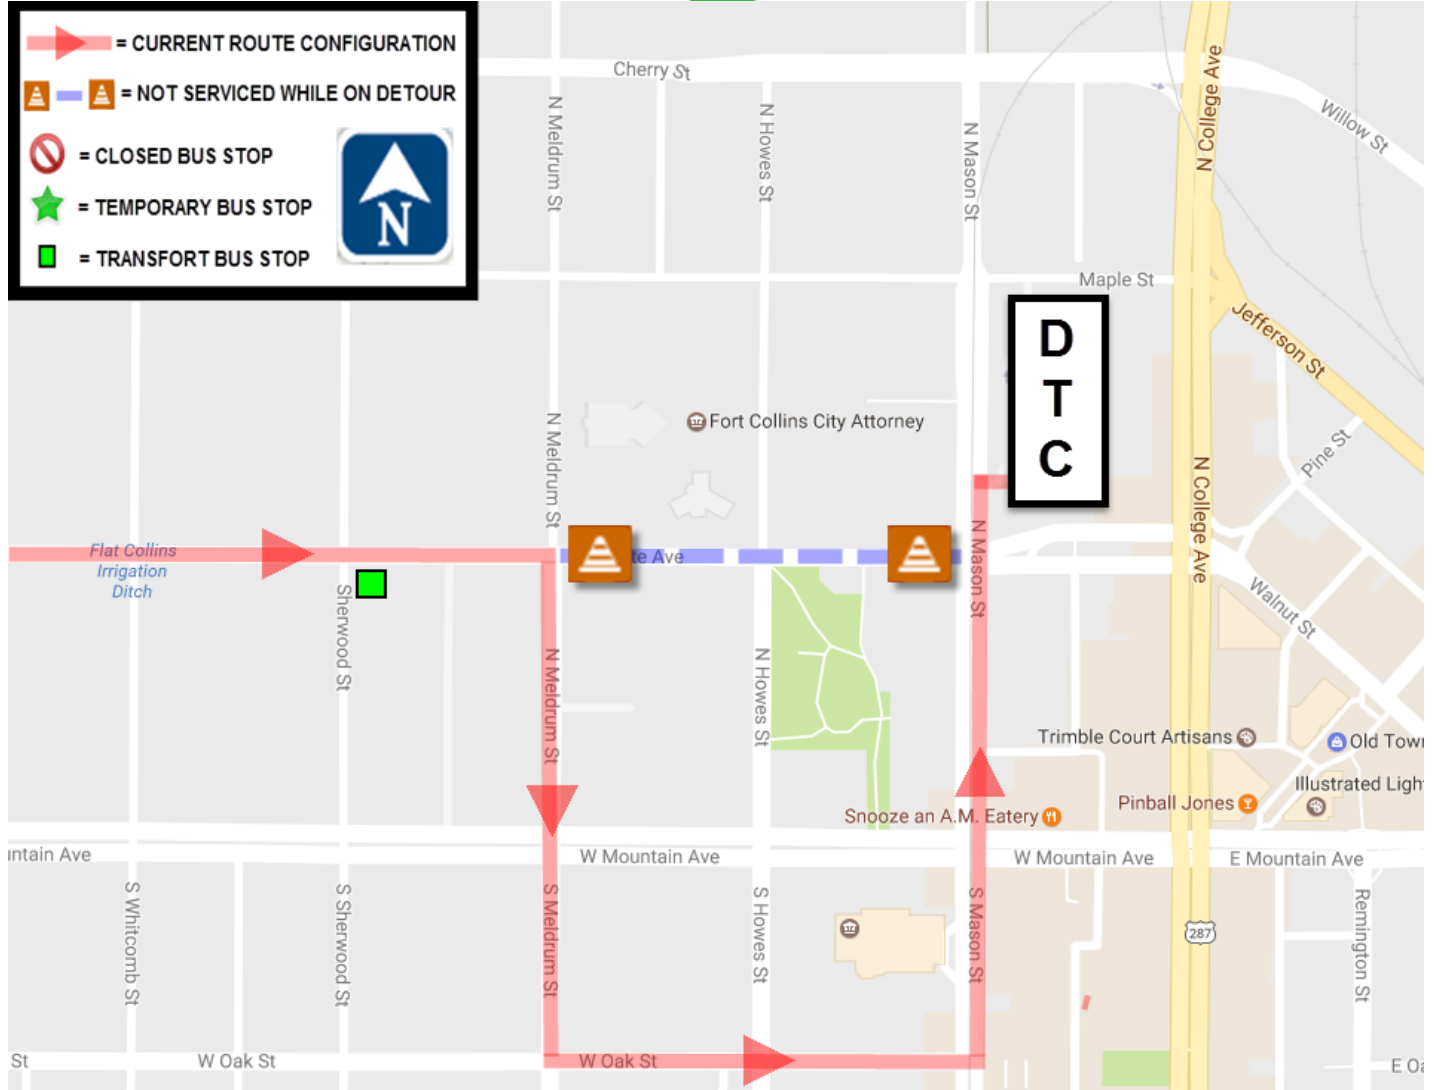

RIDER ALERT

RT 9 EB DETOUR

5/24/19 4:00 PM – 5/25/19

- = CURRENT ROUTE CONFIGURATION
- = NOT SERVICED WHILE ON DETOUR
- = CLOSED BUS STOP
- = TEMPORARY BUS STOP
- = TRANSFORT BUS STOP

EB ON LAPORTE
RIGHT ON MELDRUM
LEFT ON OAK
LEFT ON MASON
RIGHT INTO DTC