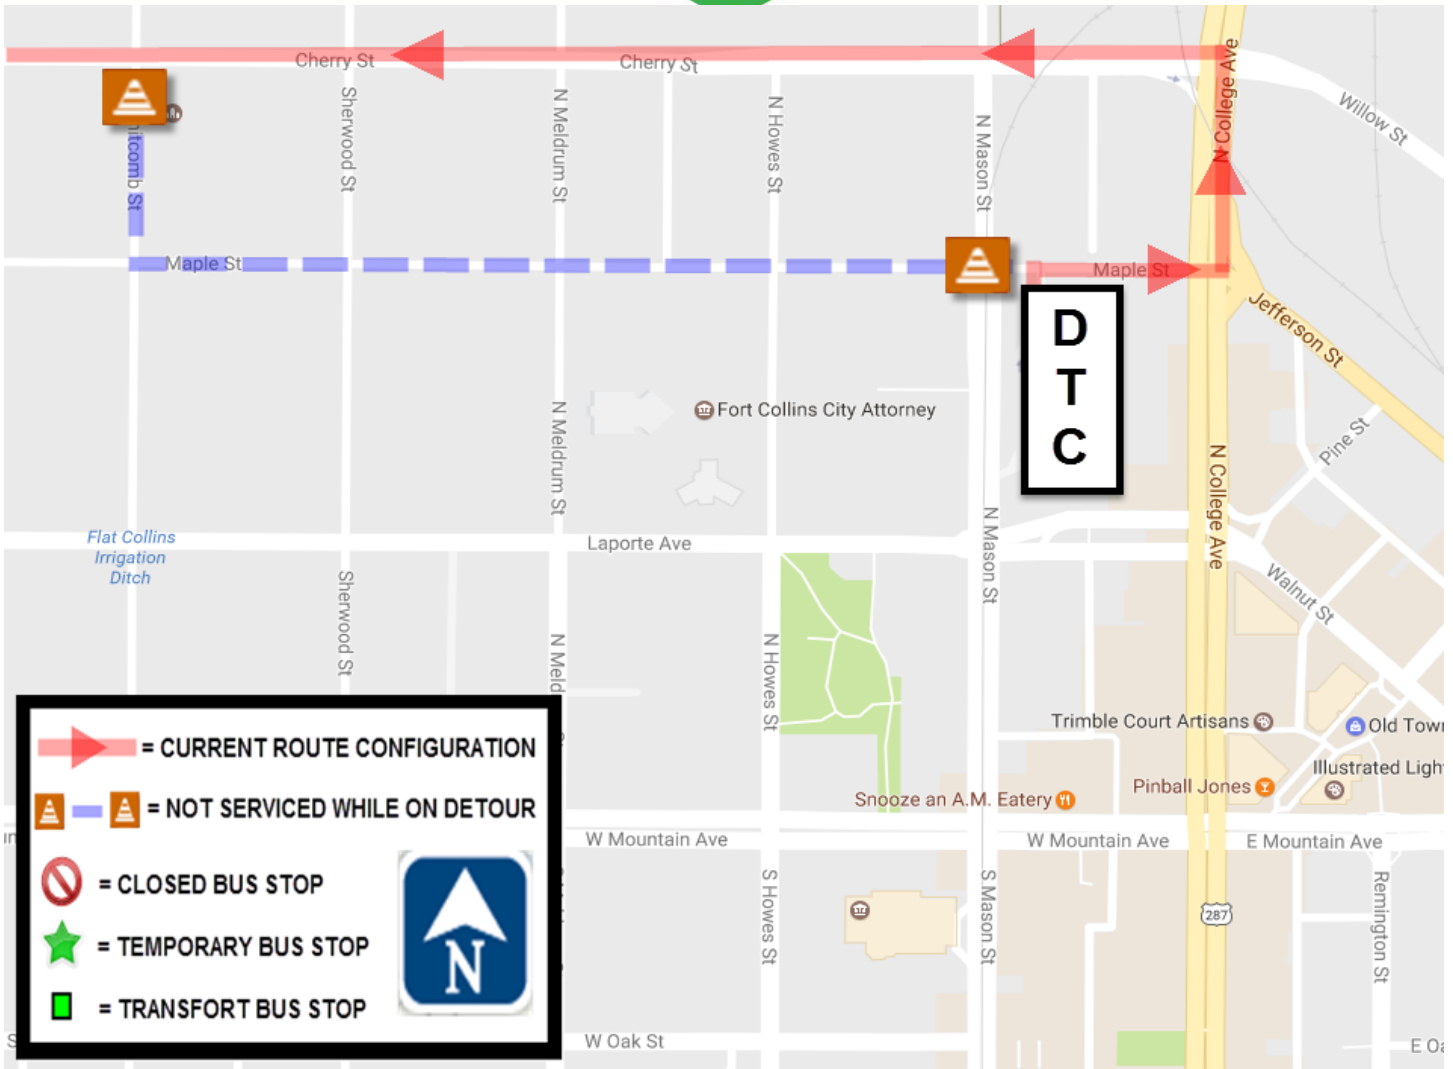

## RT 9 WB DETOUR

5/24/19 4:00 pm – 5/25/19

**LEAVING DTC**  
**RIGHT ON MAPLE**  
**LEFT ON COLLEGE**  
**LEFT ON CHERRY**  
**RESUME NORMAL ROUTING**