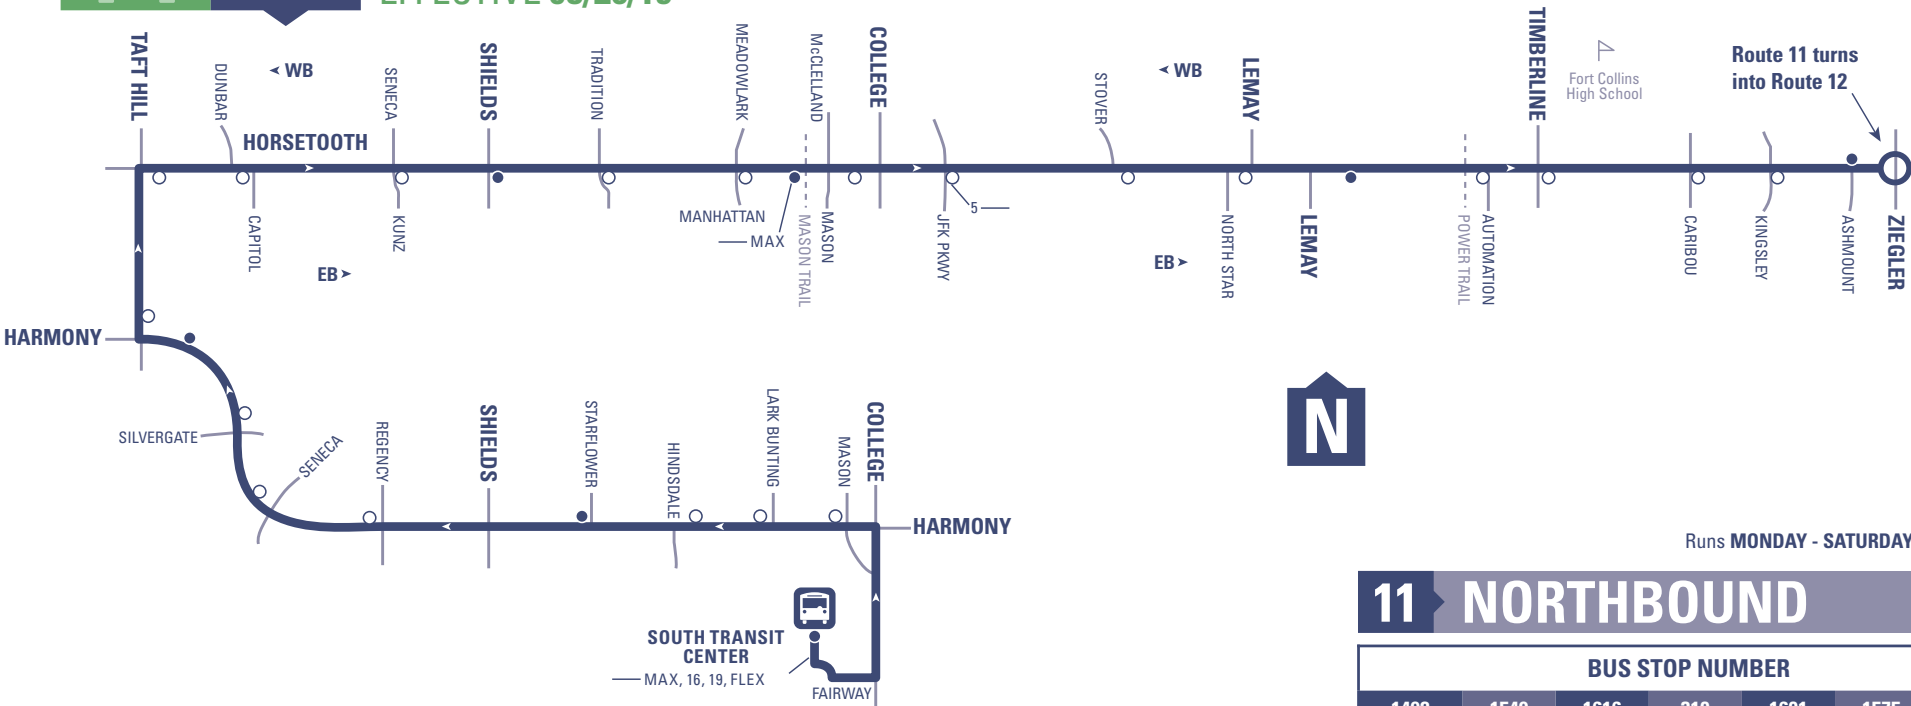

## STC ▶ HARMONY ▶ TAFT HILL ▶ HORSETOOTH ▶ FORT COLLINS HS

# TRANSFORT

Runs **MONDAY - SATURDAY** All Year Long

## 11 NORTHBOUND

BUS STOP NUMBER						
DEPART SOUTH TRANSIT CENTER (STC)	1549 HARMONY & STARFLOWER	1616 HARMONY & TAFT HILL	310 HORSETOOTH & SHIELDS	1601 HORSETOOTH & MASON TRAIL	1575 HORSETOOTH & LEMAY	1493 ARRIVE HORSETOOTH & ZIEGLER
7:00 a	7:05 a	7:08 a	7:13 a	7:15 a	7:19 a	7:25 a
8:00 a	8:05 a	8:08 a	8:13 a	8:15 a	8:19 a	8:25 a
9:00 a	9:05 a	9:08 a	9:13 a	9:15 a	9:19 a	9:25 a
10:00 a	10:05 a	10:08 a	10:13 a	10:15 a	10:19 a	10:25 a
11:00 a	11:05 a	11:08 a	11:13 a	11:15 a	11:19 a	11:25 a
12:00 p	12:05 p	12:08 p	12:13 p	12:15 p	12:19 p	12:25 p
1:00 p	1:05 p	1:08 p	1:13 p	1:15 p	1:19 p	1:25 p
2:00 p	2:05 p	2:08 p	2:13 p	2:15 p	2:19 p	2:25 p
3:00 p	3:05 p	3:08 p	3:13 p	3:15 p	3:19 p	3:25 p
4:00 p	4:05 p	4:08 p	4:13 p	4:15 p	4:19 p	4:25 p
5:00 p	5:05 p	5:08 p	5:13 p	5:15 p	5:19 p	5:25 p
6:00 p	6:05 p	6:08 p	6:13 p	6:15 p	6:19 p	6:25 p
7:00 p	7:05 p	7:08 p	7:13 p	7:15 p	7:19 p	7:25 p
8:00 p	8:05 p	8:08 p	8:13 p	8:15 p	8:19 p	8:25 p
9:00 p	9:05 p	9:08 p	9:13 p	9:15 p	9:19 p	9:25 p
10:00 p	10:05 p	10:08 p	10:13 p	10:15 p	10:19 p	10:25 p

### MAP LEGEND

- Bus Route**
  - Time Point Bus Stop:** Street intersection used for time schedule reference point listed at the top of the time columns to estimate bus arrival and trip times.
  - Bus Stop**
  - Connecting Routes**
  - Transit Center**
- Landmarks:**
- Government Building
  - College/University
  - Post Office
  - School
  - Library
  - Shopping
  - Museum
  - Other Landmark
  - Medical Facility