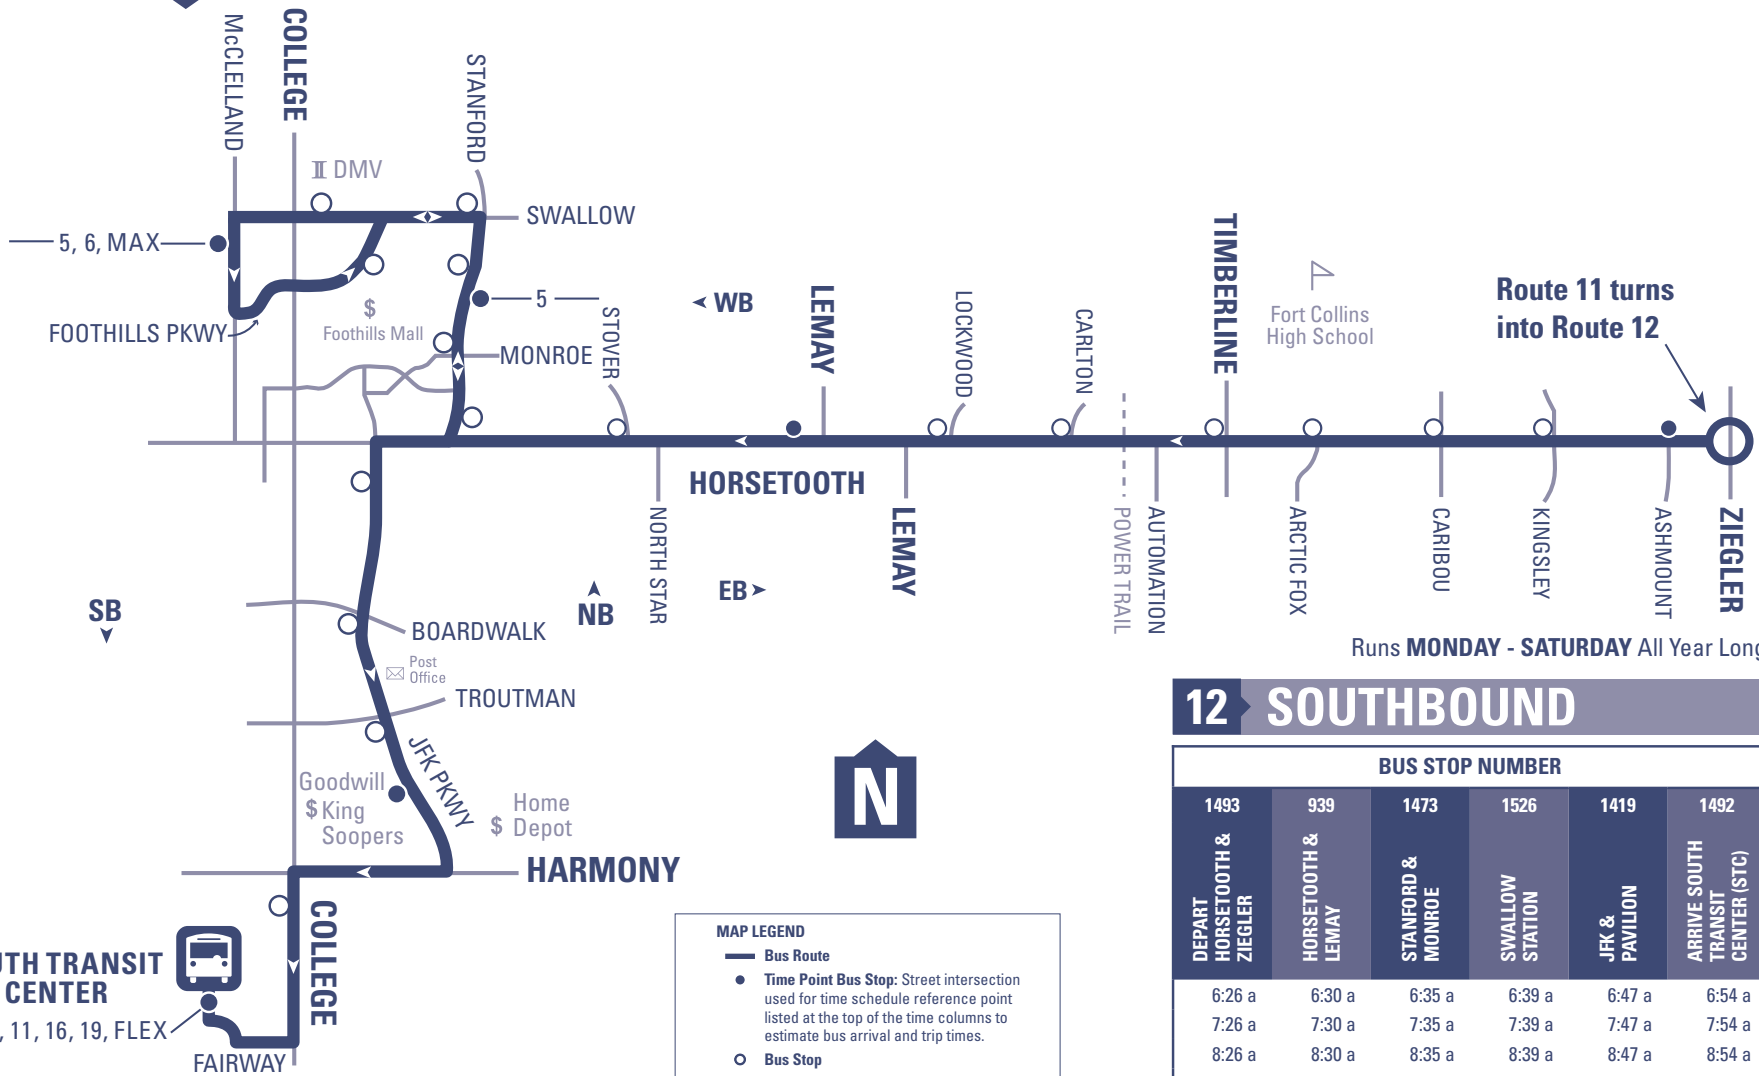

12

HORSETOOTH ▶ MALL ▶ SWALLOW STATION ▶ JFK ▶ STC

TRANSFORT

EFFECTIVE 08/26/19

Runs **MONDAY - SATURDAY** All Year Long

12 SOUTHBOUND

BUS STOP NUMBER					
DEPART HORSETOOTH & ZIEGLER	HORSETOOTH & LEMAY	STANFORD & MONROE	SWALLOW STATION	JFK & PAVILLON	ARRIVE SOUTH TRANSIT CENTER (STC)
1493	939	1473	1526	1419	1492
6:26 a	6:30 a	6:35 a	6:39 a	6:47 a	6:54 a
7:26 a	7:30 a	7:35 a	7:39 a	7:47 a	7:54 a
8:26 a	8:30 a	8:35 a	8:39 a	8:47 a	8:54 a
9:26 a	9:30 a	9:35 a	9:39 a	9:47 a	9:54 a
10:26 a	10:30 a	10:35 a	10:39 a	10:47 a	10:54 a
11:26 a	11:30 a	11:35 a	11:39 a	11:47 a	11:54 a
12:26 p	12:30 p	12:35 p	12:39 p	12:47 p	12:54 p
1:26 p	1:30 p	1:35 p	1:39 p	1:47 p	1:54 p
2:26 p	2:30 p	2:35 p	2:39 p	2:47 p	2:54 p
3:26 p	3:30 p	3:35 p	3:39 p	3:47 p	3:54 p
4:26 p	4:30 p	4:35 p	4:39 p	4:47 p	4:54 p
5:26 p	5:30 p	5:35 p	5:39 p	5:47 p	5:54 p
6:26 p	6:30 p	6:35 p	6:39 p	6:47 p	6:54 p
7:26 p	7:30 p	7:35 p	7:39 p	7:47 p	7:54 p
8:26 p	8:30 p	8:35 p	8:39 p	8:47 p	8:54 p
9:26 p	9:30 p	9:35 p	9:39 p	9:47 p	9:54 p

MAP LEGEND

1. **Bus Route**
   - **Time Point Bus Stop:** Street intersection used for time schedule reference point listed at the top of the time columns to estimate bus arrival and trip times.
   - **Bus Stop**
   - **Connecting Routes**
   - **Transit Center**
2. **Landmarks:**
3. Government Building
   - College/University
   - Post Office
   - School
   - Library
   - Shopping
   - Museum
   - Other Landmark
   - Medical Facility

SOUTH TRANSIT CENTER

MAX, 11, 16, 19, FLEX