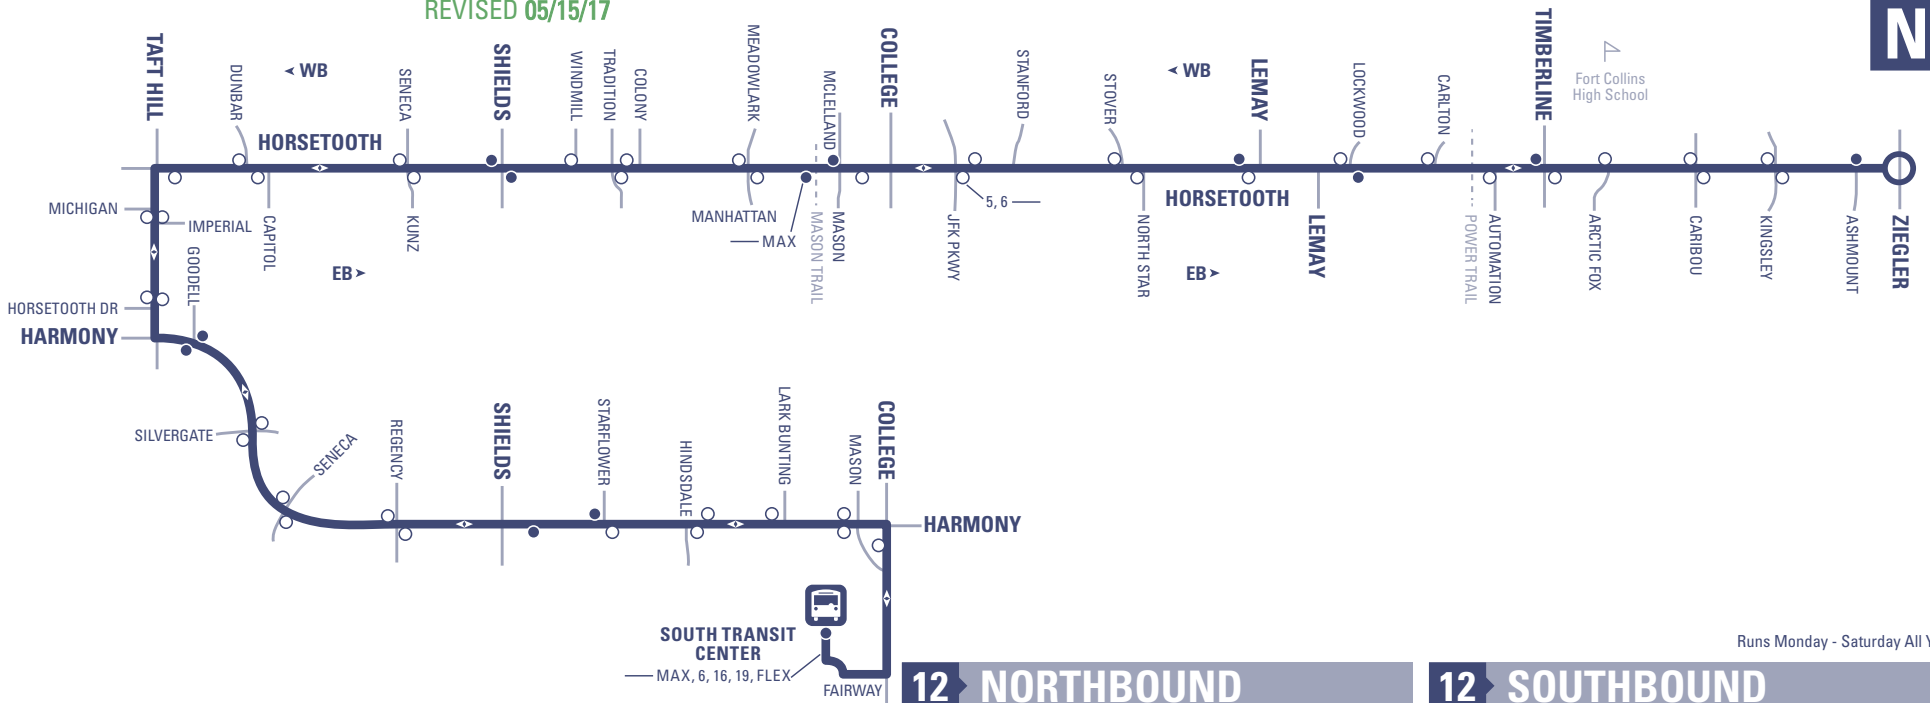

12

STC › HARMONY › TAFT HILL › HORSETOOTH › FORT COLLINS HS

EFFECTIVE 08/22/16

REVISED 05/15/17

TRANSFORT

Runs Monday - Saturday All Year Long

MAP LEGEND

- Bus Route**
- Time Point Bus Stop:** Street intersection used for time schedule reference point listed at the top of the time columns to estimate bus arrival and trip times.
- Bus Stop**
- Connecting Routes**
- Transit Center**

- Landmarks:**
- Government Building
 - College/University
 - Post Office
 - School
 - Library
 - Shopping
 - Museum
 - Other Landmark
 - Medical Facility

12 NORTHBOUND

EASTBOUND - HORSETOOTH WESTBOUND - HARMONY						
BUS STOP NUMBER						
1492	1549	1616	310	1601	1575	1493
DEPART SOUTH TRANSIT CENTER (STC)	HARMONY & STARFLOWER	HARMONY & TAFT HILL	HORSETOOTH & SHIELDS	HORSETOOTH & MASON	HORSETOOTH & LEMAY	ARRIVE HORSETOOTH & ZIEGLER
7:10 a	7:14 a	7:17 a	7:22 a	7:24 a	7:28 a	7:34 a
8:10 a	8:14 a	8:17 a	8:22 a	8:24 a	8:28 a	8:34 a
9:10 a	9:14 a	9:17 a	9:22 a	9:24 a	9:28 a	9:34 a
10:10 a	10:14 a	10:17 a	10:22 a	10:24 a	10:28 a	10:34 a
11:10 a	11:14 a	11:17 a	11:22 a	11:24 a	11:28 a	11:34 a
12:10 p	12:14 p	12:17 p	12:22 p	12:24 p	12:28 p	12:34 p
1:10 p	1:14 p	1:17 p	1:22 p	1:24 p	1:28 p	1:34 p
2:10 p	2:14 p	2:17 p	2:22 p	2:24 p	2:28 p	2:34 p
3:10 p	3:14 p	3:17 p	3:22 p	3:24 p	3:28 p	3:34 p
4:10 p	4:14 p	4:17 p	4:22 p	4:24 p	4:28 p	4:34 p
5:10 p	5:14 p	5:17 p	5:22 p	5:24 p	5:28 p	5:34 p
6:10 p	6:14 p	6:17 p	6:22 p	6:24 p	6:28 p	6:34 p
7:10 p	7:14 p	7:17 p	7:22 p	7:24 p	7:28 p	7:34 p
8:10 p	8:14 p	8:17 p	8:22 p	8:24 p	8:28 p	8:34 p
9:10 p	9:14 p	9:17 p	9:22 p	9:24 p	9:28 p	9:34 p
10:10 p	10:14 p	10:17 p	10:22 p	10:24 p	10:28 p	10:34 p