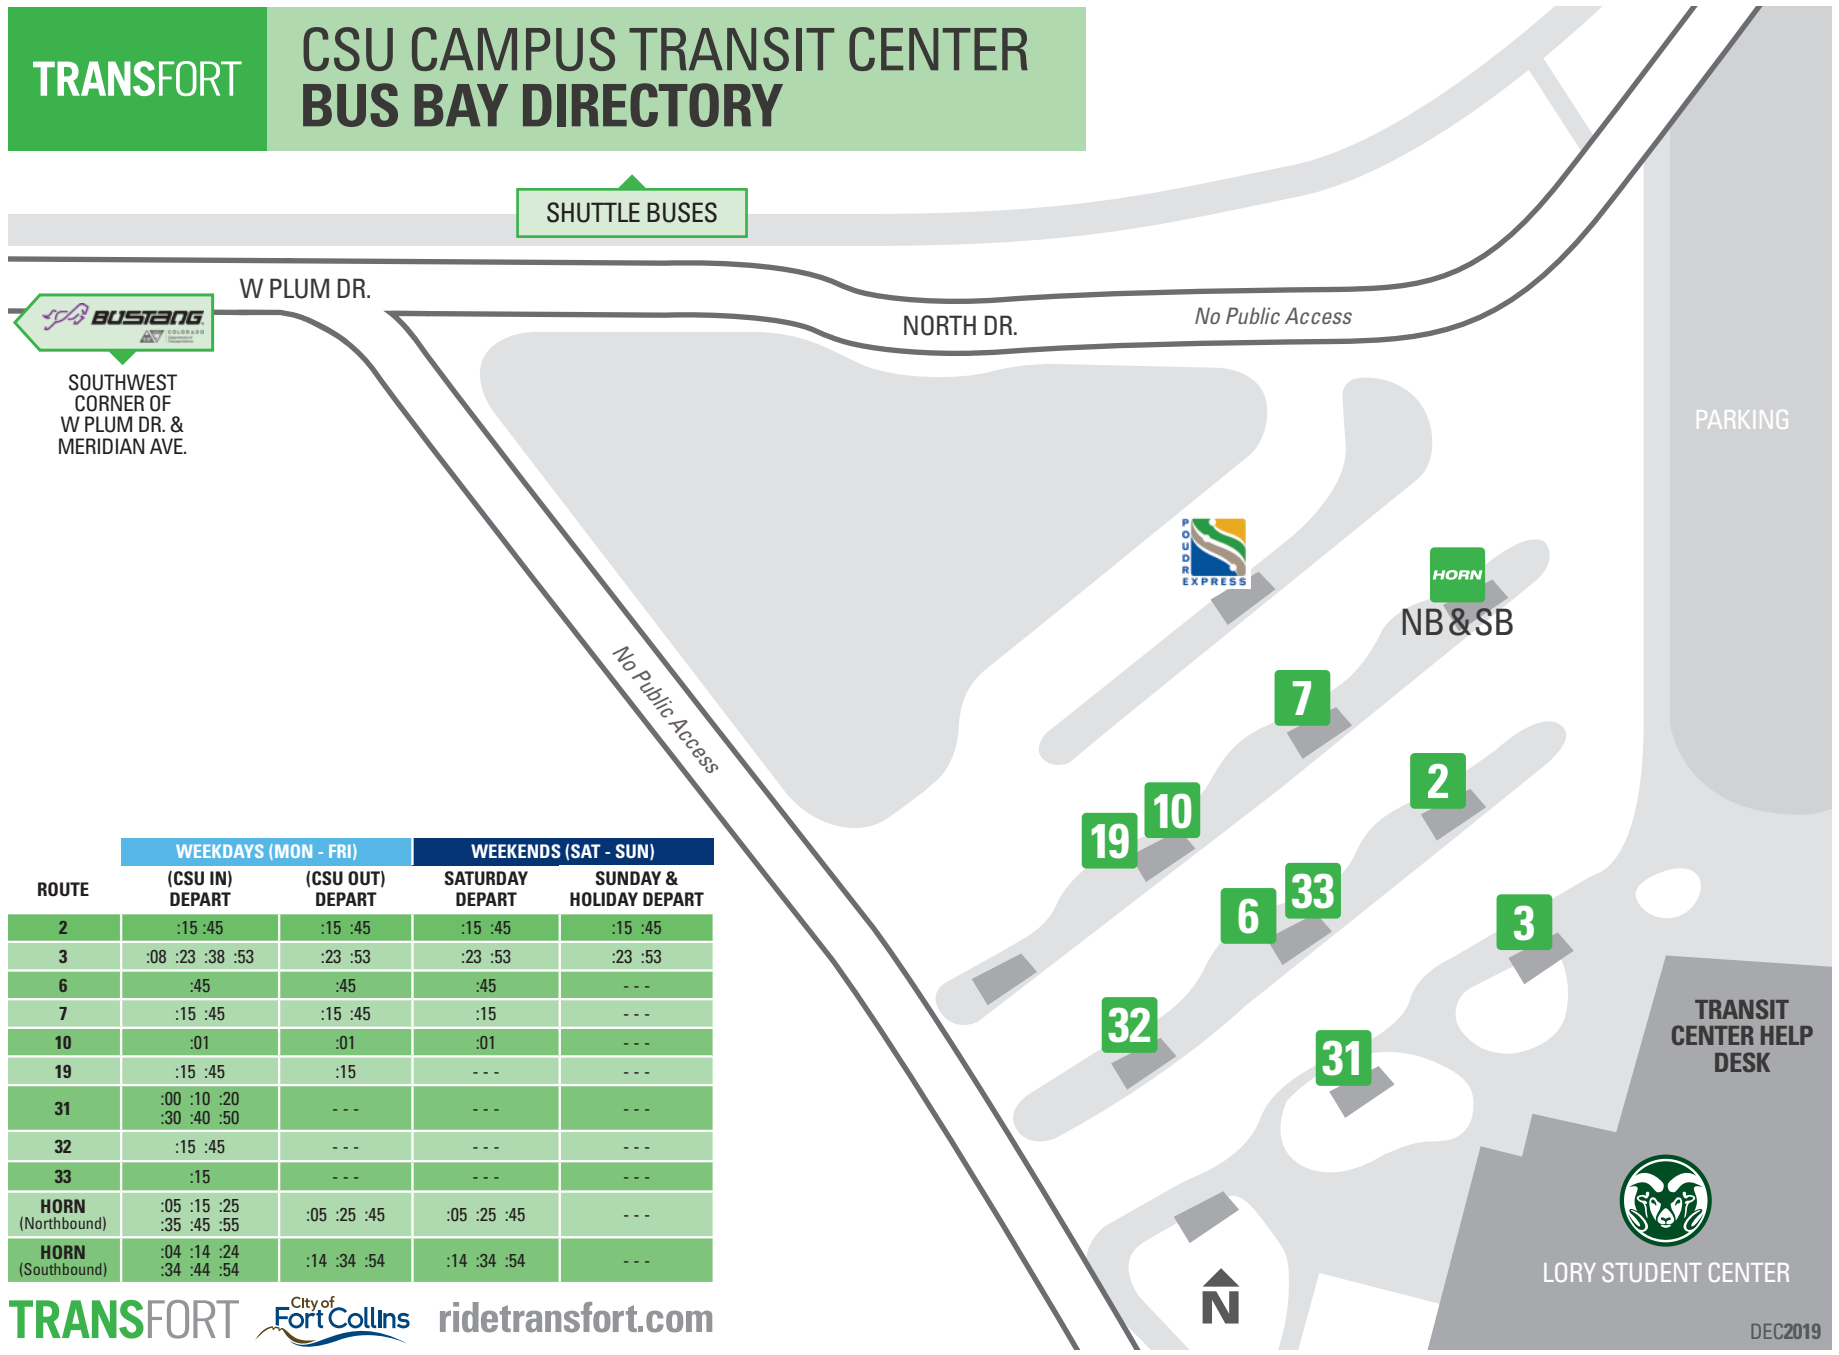

CSU CAMPUS TRANSIT CENTER BUS BAY DIRECTORY

ROUTE	WEEKDAYS (MON - FRI)		WEEKENDS (SAT - SUN)	
	(CSU IN) DEPART	(CSU OUT) DEPART	SATURDAY DEPART	SUNDAY & HOLIDAY DEPART
2	:15 :45	:15 :45	:15 :45	:15 :45
3	:08 :23 :38 :53	:23 :53	:23 :53	:23 :53
6	:45	:45	:45	---
7	:15 :45	:15 :45	:15	---
10	:01	:01	:01	---
19	:15 :45	:15	---	---
31	:00 :10 :20 :30 :40 :50	---	---	---
32	:15 :45	---	---	---
33	:15	---	---	---
HORN (Northbound)	:05 :15 :25 :35 :45 :55	:05 :25 :45	:05 :25 :45	---
HORN (Southbound)	:04 :14 :24 :34 :44 :54	:14 :34 :54	:14 :34 :54	---