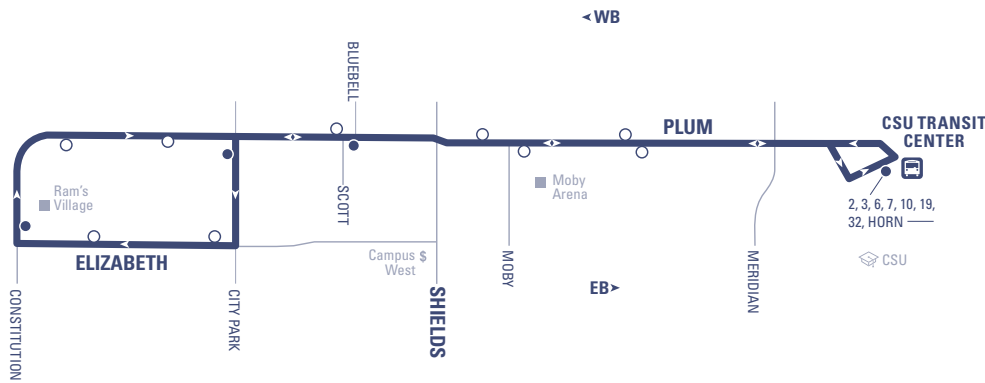

## CTC ▶ PLUM ▶ CAMPUS WEST ▶ RAM'S VILLAGE

#### MAP LEGEND

- Bus Route
  - Time Point Bus Stop: Street intersection used for time schedule reference point listed at the top of the time columns to estimate bus arrival and trip times.
  - Bus Stop
  - Connecting Routes
  - Transit Center
- Landmarks:**
- Government Building
  - College/University
  - Post Office
  - School
  - Library
  - Shopping
  - Museum
  - Other Landmark
  - Medical Facility

## 31 LOOP

BUS STOP NUMBER				
466	464	811	531	466
DEPART CSU TRANSIT CENTER (CTC)	CITY PARK & PLUM	CONSTITUTION & ELIZABETH	PLUM & SCOTT	ARRIVE CSU TRANSIT CENTER (CTC)
7:00 a	7:04 a	7:08 a	7:11 a	7:16 a
7:10 a	7:14 a	7:18 a	7:21 a	7:26 a
7:20 a	7:24 a	7:28 a	7:31 a	7:36 a
7:30 a	7:34 a	7:38 a	7:41 a	7:46 a
7:40 a	7:44 a	7:48 a	7:51 a	7:56 a
7:50 a	7:54 a	7:58 a	8:01 a	8:06 a
8:00 a	8:04 a	8:08 a	8:11 a	8:16 a
8:10 a	8:14 a	8:18 a	8:21 a	8:26 a
8:20 a	8:24 a	8:28 a	8:31 a	8:36 a
8:30 a	8:34 a	8:38 a	8:41 a	8:46 a
8:40 a	8:44 a	8:48 a	8:51 a	8:56 a
8:50 a	8:54 a	8:58 a	9:01 a	9:06 a
9:00 a	9:04 a	9:08 a	9:11 a	9:16 a
9:10 a	9:14 a	9:18 a	9:21 a	9:26 a
9:20 a	9:24 a	9:28 a	9:31 a	9:36 a
9:30 a	9:34 a	9:38 a	9:41 a	9:46 a
9:40 a	9:44 a	9:48 a	9:51 a	9:56 a
9:50 a	9:54 a	9:58 a	10:01 a	10:06 a
10:00 a	10:04 a	10:08 a	10:11 a	10:16 a
10:10 a	10:14 a	10:18 a	10:21 a	10:26 a
10:20 a	10:24 a	10:28 a	10:31 a	10:36 a
10:30 a	10:34 a	10:38 a	10:41 a	10:46 a
10:40 a	10:44 a	10:48 a	10:51 a	10:56 a
10:50 a	10:54 a	10:58 a	11:01 a	11:06 a
11:00 a	11:04 a	11:08 a	11:11 a	11:16 a
11:10 a	11:14 a	11:18 a	11:21 a	11:26 a
11:20 a	11:24 a	11:28 a	11:31 a	11:36 a
11:30 a	11:34 a	11:38 a	11:41 a	11:46 a
11:40 a	11:44 a	11:48 a	11:51 a	11:56 a
11:50 a	11:54 a	11:58 a	12:01 p	12:06 p
12:00 p	12:04 p	12:08 p	12:11 p	12:16 p
12:10 p	12:14 p	12:18 p	12:21 p	12:26 p