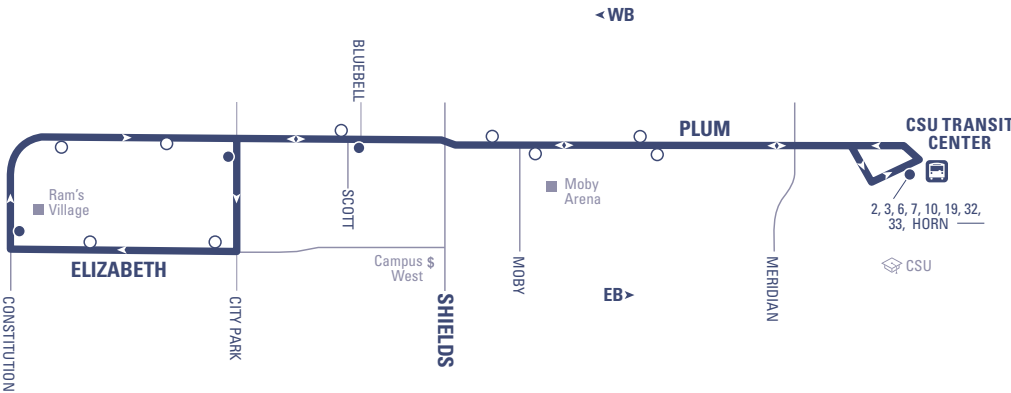

31

CSU ▶ PLUM ▶ CAMPUS WEST ▶ RAM'S VILLAGE

EFFECTIVE 08/26/19

TRANSFORT

Runs **MONDAY - FRIDAY** when CSU is in Session

MAP LEGEND

- Bus Route**
- Time Point Bus Stop:** Street intersection used for time schedule reference point listed at the top of the time columns to estimate bus arrival and trip times.
- Bus Stop**
- 1- Connecting Routes**
- 🚌 Transit Center**

- Landmarks:**
- 🏛 Government Building
 - 📧 Post Office
 - 📖 Library
 - M Museum
 - + Medical Facility
 - 🎓 College/University
 - 🎓 School
 - 🛍 Shopping
 - Other Landmark

31 LOOP

BUS STOP NUMBER				
466	464	811	531	466
DEPART CSU TRANSIT CENTER (CTC)	CITY PARK & PLUM	CONSTITUTION & ELIZABETH	PLUM & SCOTT	ARRIVE CSU TRANSIT CENTER (CTC)
----	----	6:58 a	7:01 a	7:06 a
7:00 a	7:04 a	7:08 a	7:11 a	7:16 a
7:10 a	7:14 a	7:18 a	7:21 a	7:26 a
7:20 a	7:24 a	7:28 a	7:31 a	7:36 a
7:30 a	7:34 a	7:38 a	7:41 a	7:46 a
7:40 a	7:44 a	7:48 a	7:51 a	7:56 a
7:50 a	7:54 a	7:58 a	8:01 a	8:06 a
8:00 a	8:04 a	8:08 a	8:11 a	8:16 a
8:10 a	8:14 a	8:18 a	8:21 a	8:26 a
8:20 a	8:24 a	8:28 a	8:31 a	8:36 a
8:30 a	8:34 a	8:38 a	8:41 a	8:46 a
8:40 a	8:44 a	8:48 a	8:51 a	8:56 a
8:50 a	8:54 a	8:58 a	9:01 a	9:06 a
9:00 a	9:04 a	9:08 a	9:11 a	9:16 a
9:10 a	9:14 a	9:18 a	9:21 a	9:26 a
9:20 a	9:24 a	9:28 a	9:31 a	9:36 a
9:30 a	9:34 a	9:38 a	9:41 a	9:46 a
9:40 a	9:44 a	9:48 a	9:51 a	9:56 a
9:50 a	9:54 a	9:58 a	10:01 a	10:06 a
10:00 a	10:04 a	10:08 a	10:11 a	10:16 a
10:10 a	10:14 a	10:18 a	10:21 a	10:26 a
10:20 a	10:24 a	10:28 a	10:31 a	10:36 a
10:30 a	10:34 a	10:38 a	10:41 a	10:46 a
10:40 a	10:44 a	10:48 a	10:51 a	10:56 a
10:50 a	10:54 a	10:58 a	11:01 a	11:06 a
11:00 a	11:04 a	11:08 a	11:11 a	11:16 a
11:10 a	11:14 a	11:18 a	11:21 a	11:26 a
11:20 a	11:24 a	11:28 a	11:31 a	11:36 a
11:30 a	11:34 a	11:38 a	11:41 a	11:46 a
11:40 a	11:44 a	11:48 a	11:51 a	11:56 a
11:50 a	11:54 a	11:58 a	12:01 p	12:06 p
12:00 p	12:04 p	12:08 p	12:11 p	12:16 p
12:10 p	12:14 p	12:18 p	12:21 p	12:26 p