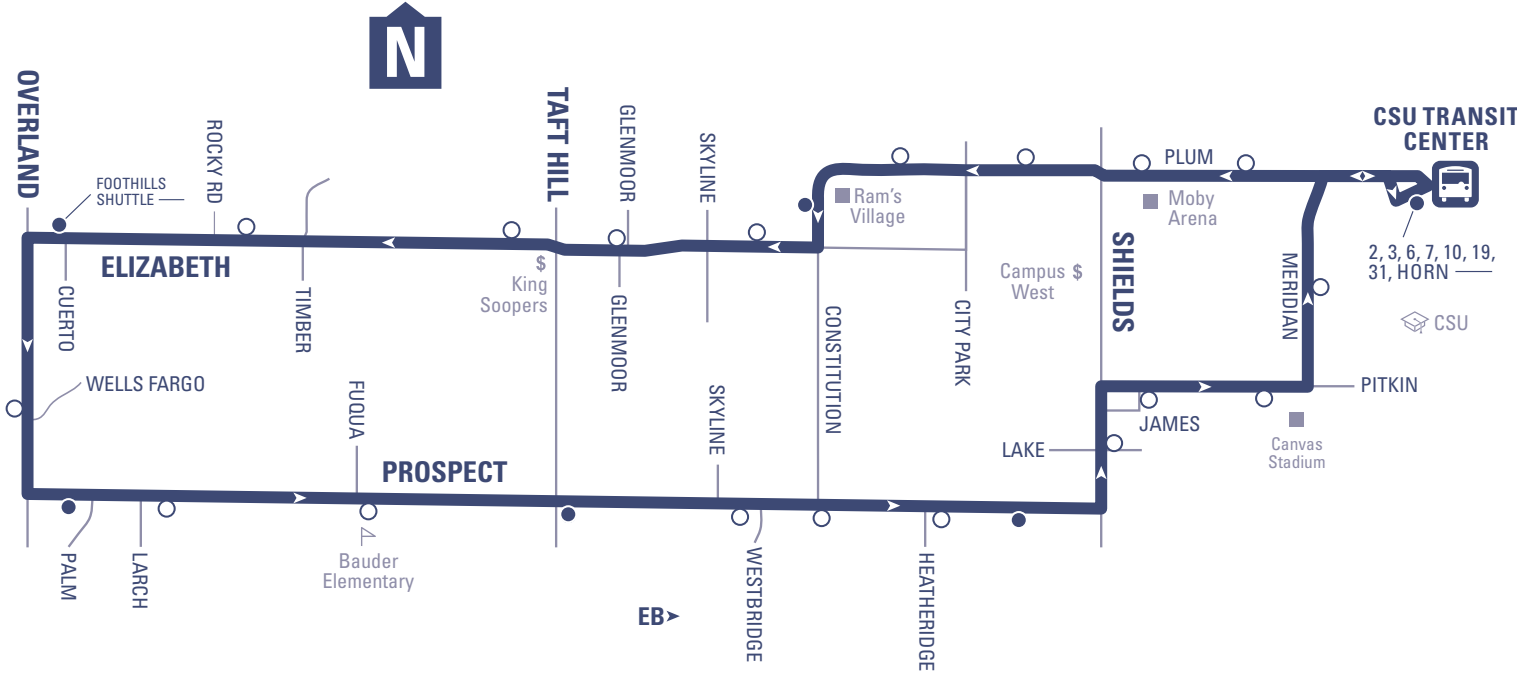

32

CTC > ELIZABETH > OVERLAND > PROSPECT

EFFECTIVE 08/21/17

(MAP REVISED 08/15/22)

TRANSFORT

Runs **MONDAY - FRIDAY** when CSU is in Session

32 LOOP

MAP LEGEND

- Bus Route** (thick blue line)
- Time Point Bus Stop**: Street intersection used for time schedule reference point listed at the top of the time columns to estimate bus arrival and trip times.
- Bus Stop** (circle icon)
- Connecting Routes** (dashed line)
- Transit Center** (bus icon)

Landmarks:

- Government Building (I icon)
- Post Office (PO icon)
- Library (L icon)
- Museum (M icon)
- Medical Facility (+ icon)
- College/University (CU icon)
- School (S icon)
- Shopping (S icon)
- Other Landmark (square icon)