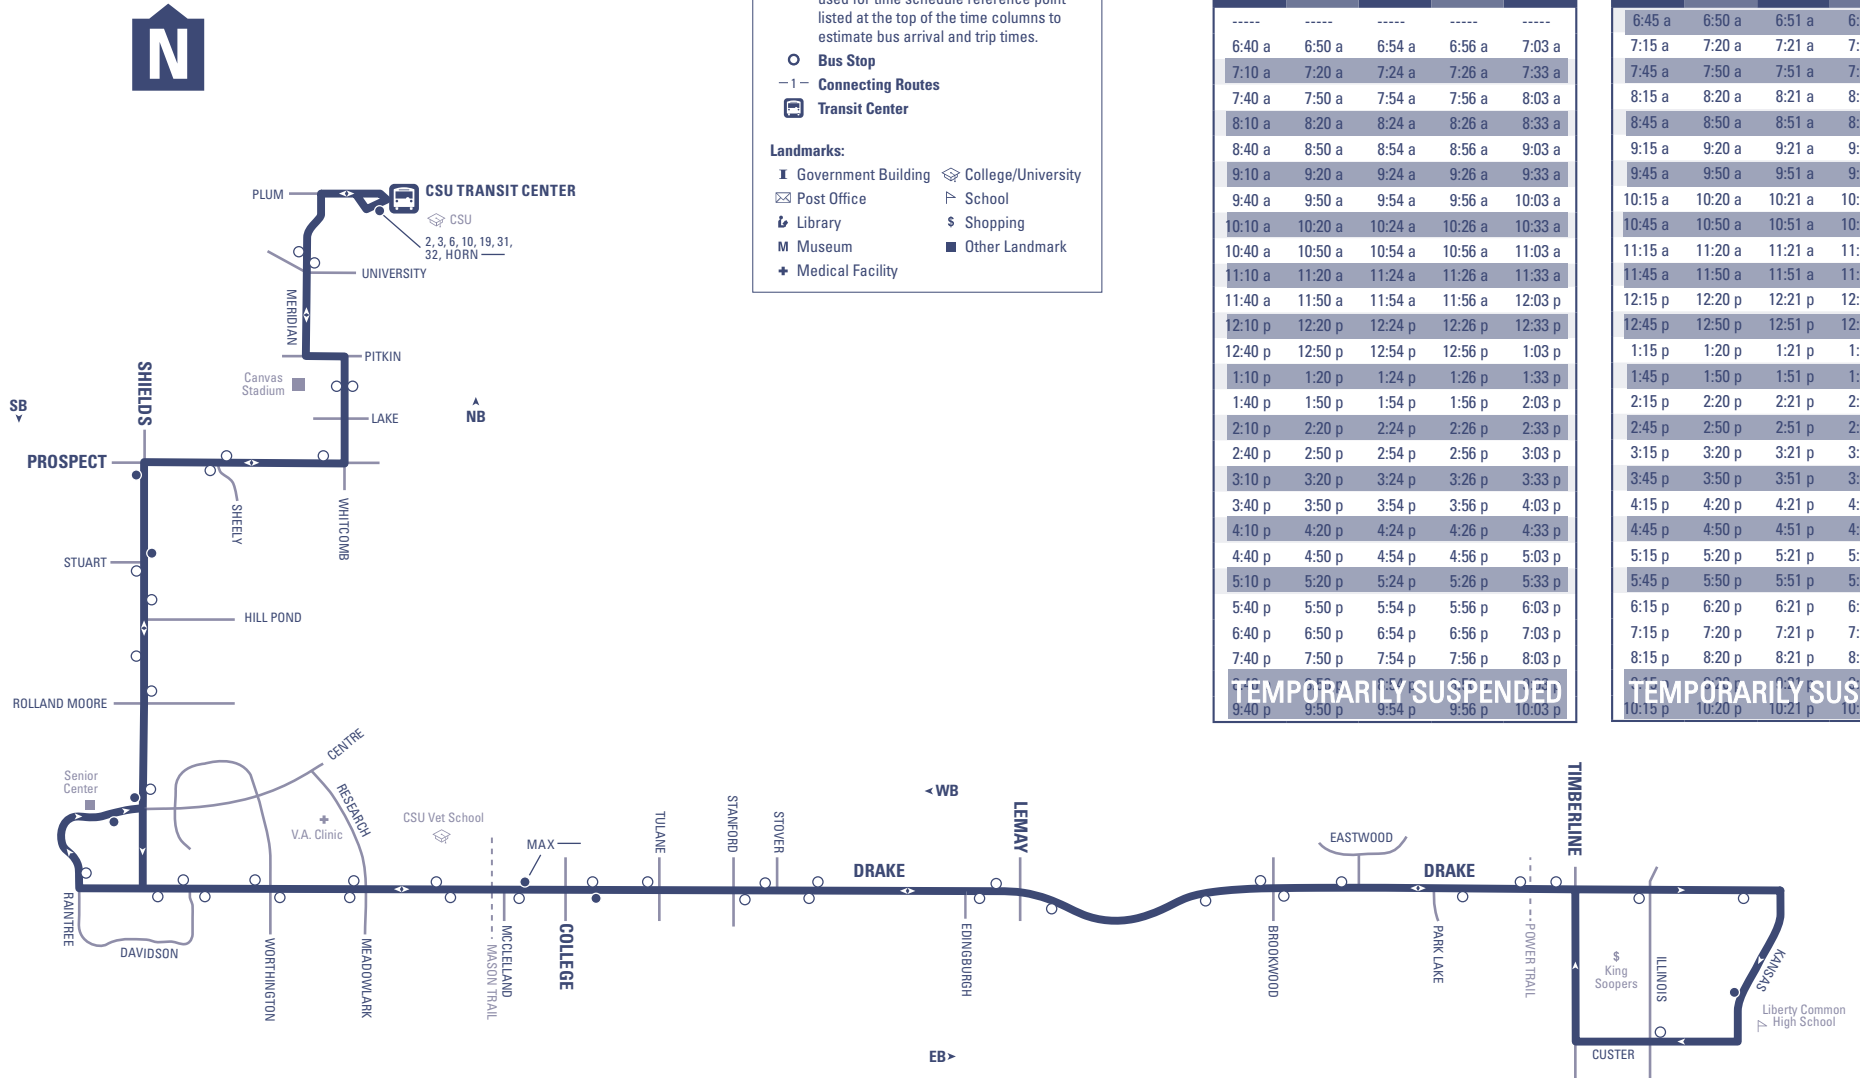

7

CTC ▶ SHIELDS ▶ DRAKE ▶ RIGDEN FARM

TEMPORARY SERVICE

TRANSFORT

Temporary Active **MONDAY - FRIDAY** Service (All Year Long)

Temporarily Suspended Service (Saturday, 30-min frequency, evenings)

MAP LEGEND

- Bus Route**
- Time Point Bus Stop:** Street intersection used for time schedule reference point listed at the top of the time columns to estimate bus arrival and trip times.
- Bus Stop**
- Connecting Routes**
- Transit Center**

Landmarks:

- Government Building
- College/University
- Post Office
- School
- Library
- Shopping
- Museum
- Other Landmark
- Medical Facility

7 NORTHBOUND				
BUS STOP NUMBER				
1531	151	1571	304	466
DEPART KANSAS & LIMON	DRAKE & COLLEGE (W OF)	RAINTREE & SENIOR CENTER	SHIELDS & STUART	ARRIVE CSU TRANSIT CENTER (CTC)
6:40 a	6:55 a	6:54 a	6:56 a	7:03 a
7:10 a	7:20 a	7:24 a	7:26 a	7:33 a
7:40 a	7:50 a	7:54 a	7:56 a	8:03 a
8:10 a	8:20 a	8:24 a	8:26 a	8:33 a
8:40 a	8:50 a	8:54 a	8:56 a	9:03 a
9:10 a	9:20 a	9:24 a	9:26 a	9:33 a
9:40 a	9:50 a	9:54 a	9:56 a	10:03 a
10:10 a	10:20 a	10:24 a	10:26 a	10:33 a
10:40 a	10:50 a	10:54 a	10:56 a	11:03 a
11:10 a	11:20 a	11:24 a	11:26 a	11:33 a
11:40 a	11:50 a	11:54 a	11:56 a	12:03 p
12:10 p	12:20 p	12:24 p	12:26 p	12:33 p
12:40 p	12:50 p	12:54 p	12:56 p	1:03 p
1:10 p	1:20 p	1:24 p	1:26 p	1:33 p
1:40 p	1:50 p	1:54 p	1:56 p	2:03 p
2:10 p	2:20 p	2:24 p	2:26 p	2:33 p
2:40 p	2:50 p	2:54 p	2:56 p	3:03 p
3:10 p	3:20 p	3:24 p	3:26 p	3:33 p
3:40 p	3:50 p	3:54 p	3:56 p	4:03 p
4:10 p	4:20 p	4:24 p	4:26 p	4:33 p
4:40 p	4:50 p	4:54 p	4:56 p	5:03 p
5:10 p	5:20 p	5:24 p	5:26 p	5:33 p
5:40 p	5:50 p	5:54 p	5:56 p	6:03 p
6:40 p	6:50 p	6:54 p	6:56 p	7:03 p
7:40 p	7:50 p	7:54 p	7:56 p	8:03 p
TEMPORARILY SUSPENDED				
9:40 p	9:50 p	9:54 p	9:56 p	10:03 p