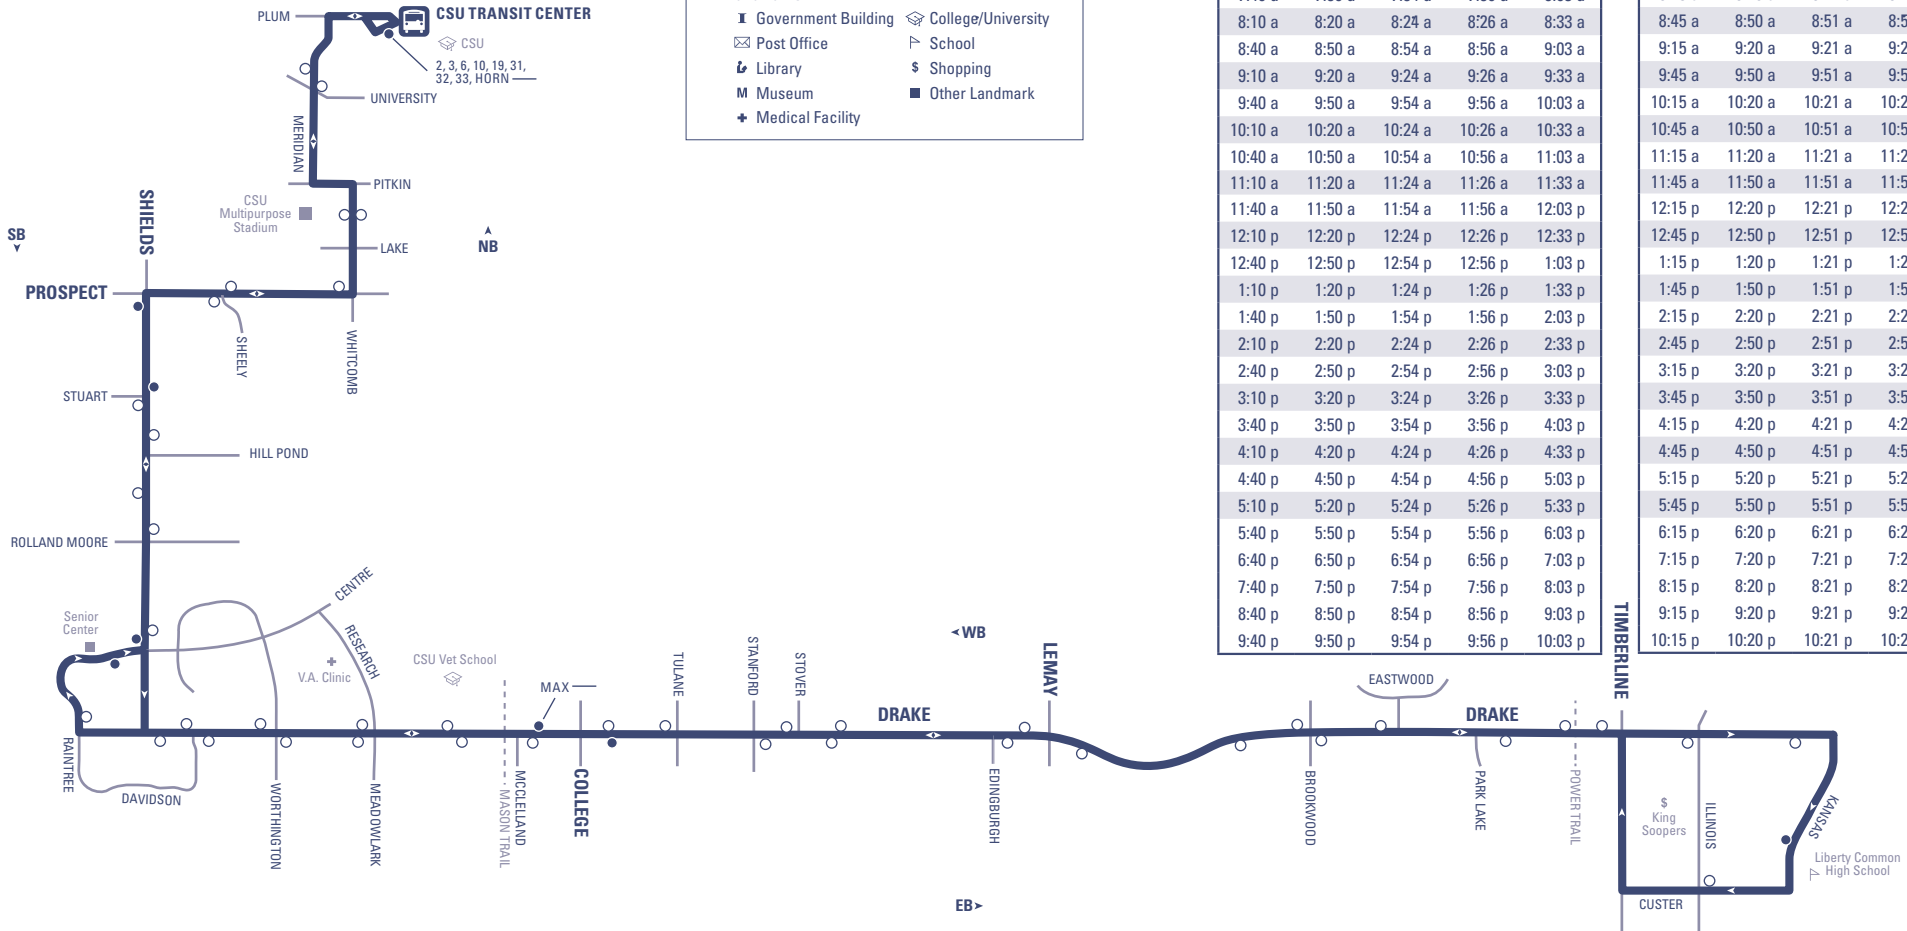

7

CTC › SHIELDS › DRAKE › RIGDEN FARM

EFFECTIVE 08/21/17

REVISED 12/19/17

TRANSFORT

Runs MONDAY - SATURDAY All Year Long Runs MONDAY - FRIDAY All Year Long

MAP LEGEND

- Bus Route**
 - Time Point Bus Stop:** Street intersection used for time schedule reference point listed at the top of the time columns to estimate bus arrival and trip times.
 - Bus Stop**
 - Connecting Routes**
 - Transit Center**
- Landmarks:**
- Government Building
 - Post Office
 - Library
 - Museum
 - Medical Facility
 - College/University
 - School
 - Shopping
 - Other Landmark

7 SOUTHBOUND

BUS STOP NUMBER				
466	147	334	339	1531
DEPART CSU TRANSIT CENTER (CTC)	SHIELDS & PROSPECT	SHIELDS & RRAINTREE	DRAKE & COLLEGE (E OF)	ARRIVE KANSAS & LIMON
6:45 a	6:50 a	6:51 a	6:56 a	7:05 a
7:15 a	7:20 a	7:21 a	7:26 a	7:35 a
7:45 a	7:50 a	7:51 a	7:56 a	8:05 a
8:15 a	8:20 a	8:21 a	8:26 a	8:35 a
8:45 a	8:50 a	8:51 a	8:56 a	9:05 a
9:15 a	9:20 a	9:21 a	9:26 a	9:35 a
9:45 a	9:50 a	9:51 a	9:56 a	10:05 a
10:15 a	10:20 a	10:21 a	10:26 a	10:35 a
10:45 a	10:50 a	10:51 a	10:56 a	11:05 a
11:15 a	11:20 a	11:21 a	11:26 a	11:35 a
11:45 a	11:50 a	11:51 a	11:56 a	12:05 p
12:15 p	12:20 p	12:21 p	12:26 p	12:35 p
12:45 p	12:50 p	12:51 p	12:56 p	1:05 p
1:15 p	1:20 p	1:21 p	1:26 p	1:35 p
1:45 p	1:50 p	1:51 p	1:56 p	2:05 p
2:15 p	2:20 p	2:21 p	2:26 p	2:35 p
2:45 p	2:50 p	2:51 p	2:56 p	3:05 p
3:15 p	3:20 p	3:21 p	3:26 p	3:35 p
3:45 p	3:50 p	3:51 p	3:56 p	4:05 p
4:15 p	4:20 p	4:21 p	4:26 p	4:35 p
4:45 p	4:50 p	4:51 p	4:56 p	5:05 p
5:15 p	5:20 p	5:21 p	5:26 p	5:35 p
5:45 p	5:50 p	5:51 p	5:56 p	6:05 p
6:15 p	6:20 p	6:21 p	6:26 p	6:35 p
7:15 p	7:20 p	7:21 p	7:26 p	7:35 p
8:15 p	8:20 p	8:21 p	8:26 p	8:35 p
9:15 p	9:20 p	9:21 p	9:26 p	9:35 p
10:15 p	10:20 p	10:21 p	10:26 p	10:29 p