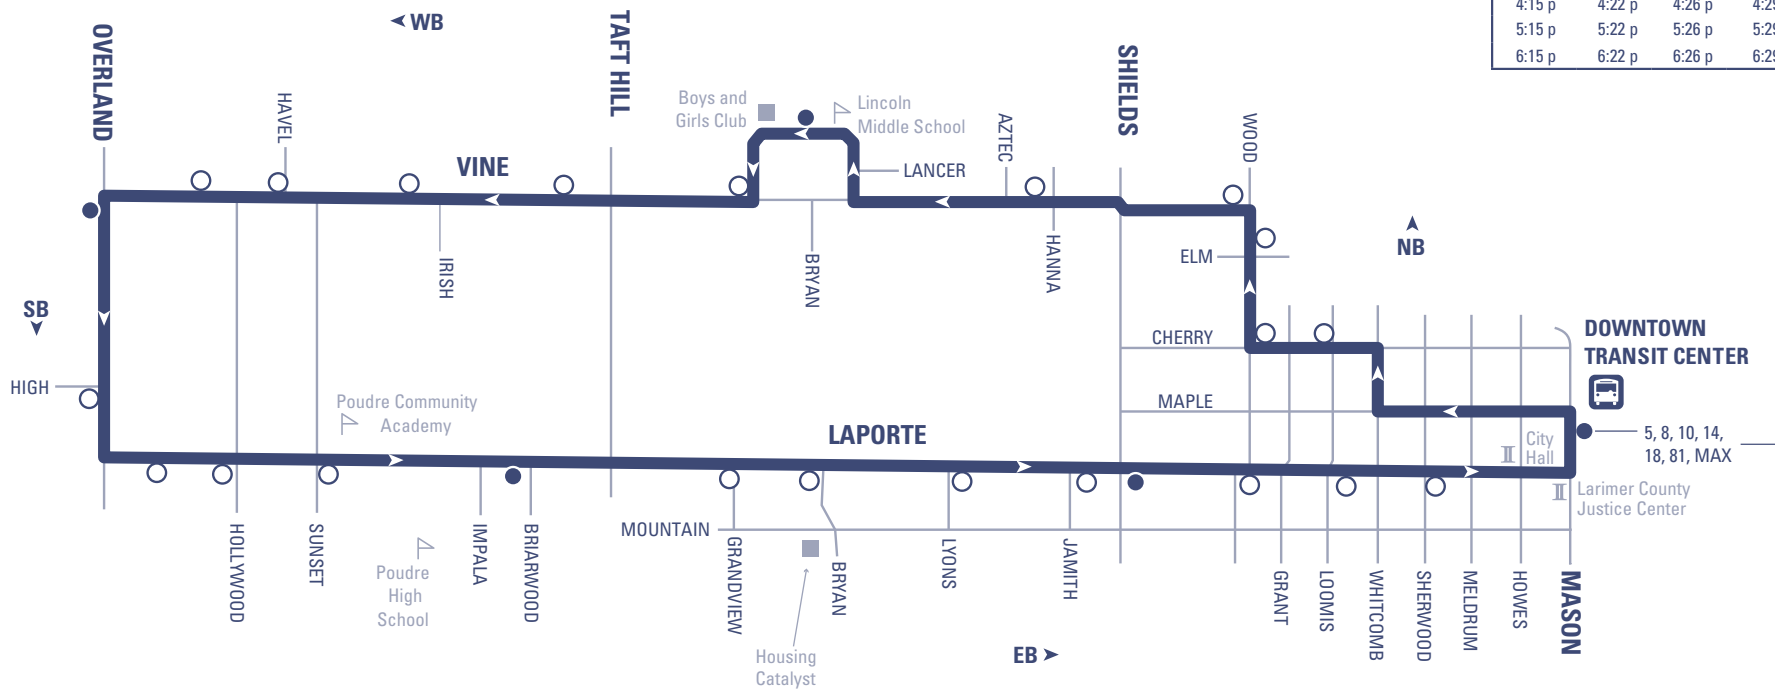

# TRANSFORT

Runs **MONDAY - SATURDAY** All Year Long

## 9 LOOP

**MAP LEGEND**

- Bus Route
- Time Point Bus Stop: Street intersection used for time schedule reference point listed at the top of the time columns to estimate bus arrival and trip times.
- Bus Stop
- Connecting Routes
- Transit Center

**Landmarks:**

- Government Building
- College/University
- Post Office
- School
- Library
- Shopping
- Museum
- Other Landmark
- Medical Facility

BUS STOP NUMBER					
917	763	769	751	779	917
DEPART DOWNTOWN TRANSIT CENTER (DTC)	LINCOLN MIDDLE SCHOOL	OVERLAND & VINE	LAPORTE & IMPALA Poudre High School	LAPORTE & SHIELDS	ARRIVE DOWNTOWN TRANSIT CENTER (DTC)
6:15 a	6:22 a	6:26 a	6:29 a	6:31 a	6:38 a
7:15 a	7:22 a	7:26 a	7:29 a	7:31 a	7:38 a
8:15 a	8:22 a	8:26 a	8:29 a	8:31 a	8:38 a
9:15 a	9:22 a	9:26 a	9:29 a	9:31 a	9:38 a
10:15 a	10:22 a	10:26 a	10:29 a	10:31 a	10:38 a
11:15 a	11:22 a	11:26 a	11:29 a	11:31 a	11:38 a
12:15 p	12:22 p	12:26 p	12:29 p	12:31 p	12:38 p
1:15 p	1:22 p	1:26 p	1:29 p	1:31 p	1:38 p
2:15 p	2:22 p	2:26 p	2:29 p	2:31 p	2:38 p
3:15 p	3:22 p	3:26 p	3:29 p	3:31 p	3:38 p
4:15 p	4:22 p	4:26 p	4:29 p	4:31 p	4:38 p
5:15 p	5:22 p	5:26 p	5:29 p	5:31 p	5:38 p
6:15 p	6:22 p	6:26 p	6:29 p	6:31 p	6:38 p

**DOWNTOWN TRANSIT CENTER**

5, 8, 10, 14, 18, 81, MAX

City Hall

Larimer County Justice Center