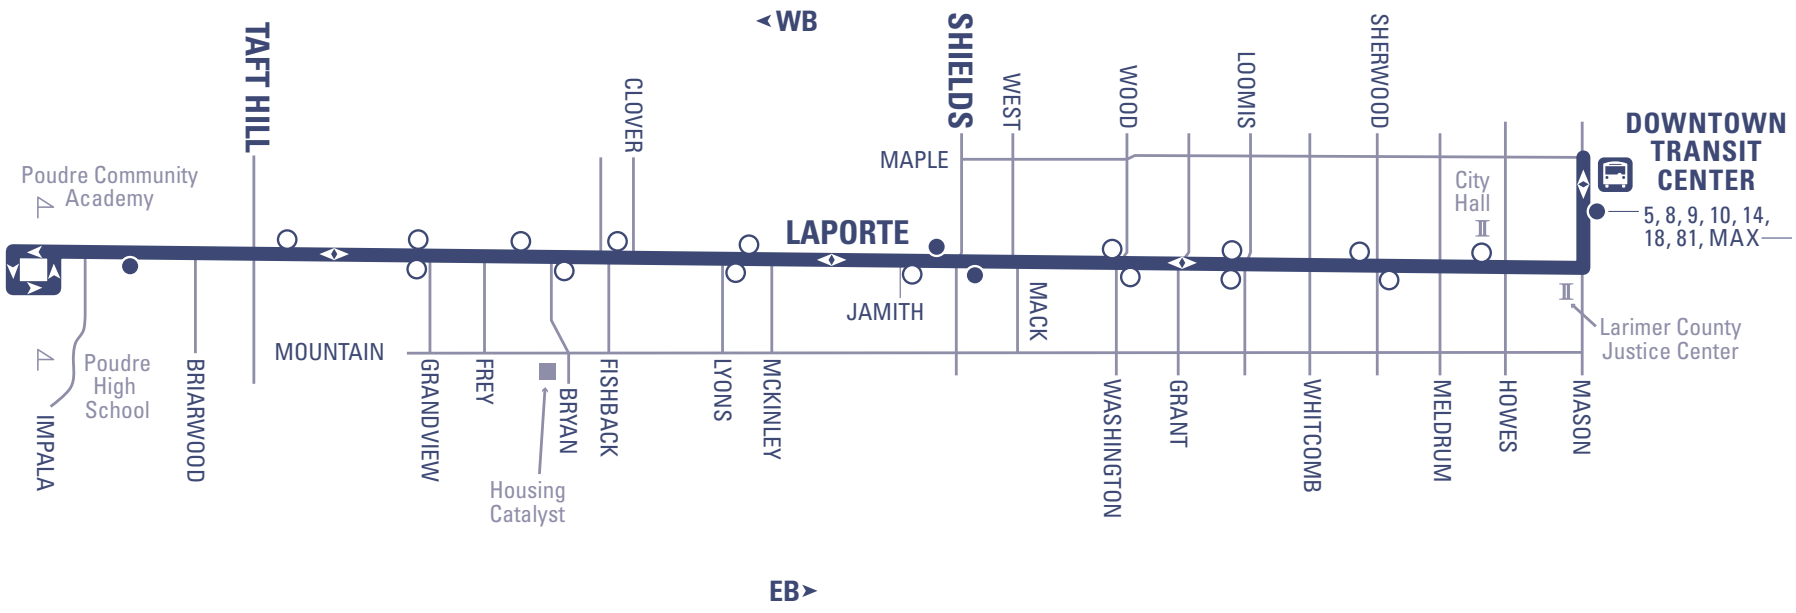

92

DTC ▶ LAPORTE ▶ POUDRE HS

EFFECTIVE 08/15/22

TRANSFORT

Runs **MONDAY - FRIDAY** when PSD is in Session

92 ▶ TRIPPER

MAP LEGEND

- Bus Route
- Time Point Bus Stop: Street intersection used for time schedule reference point listed at the top of the time columns to estimate bus arrival and trip times.
- Bus Stop
- Connecting Routes
- Transit Center

Landmarks:

- Government Building
- College/University
- Post Office
- School
- Library
- Shopping
- Museum
- Other Landmark
- Medical Facility

BUS STOP NUMBER				
917	832	751	779	917
DEPART DOWNTOWN TRANSIT CENTER (CTC)	LAPORTE & SHIELDS	LAPORTE & IMPALA	LAPORTE & SHIELDS	ARRIVE DOWNTOWN TRANSIT CENTER (DTC)
4:09 p	4:11 p	4:20 p	4:25 p	4:27 p