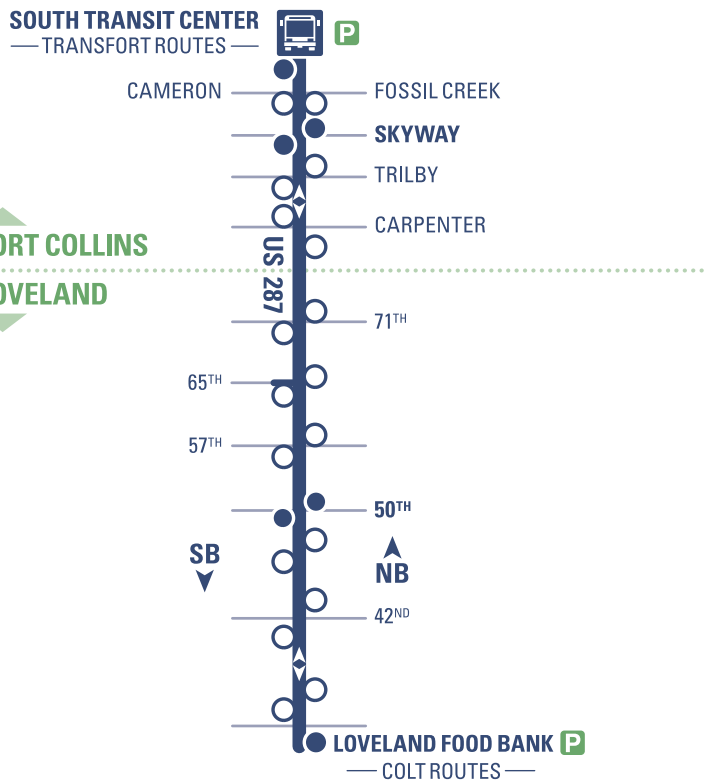

FORT COLLINS
LOVELAND

TRANSIT CONTACT INFO

TRANSFORT TRANSFORT - Fort Collins
970.221.6620
ridetransfort.com

COLT COLT - Loveland
970.962.2429
cityofloveland.org/colt

RTD RTD - Denver/Longmont/Boulder
800.366.7433
rtd-denver.com

MAP LEGEND

- BUS ROUTE
- BUS STOP
- TIME POINT BUS STOP:
  Street intersection used for time schedule reference point listed at the top of the time columns to estimate bus arrival and trip times.
- 1 CONNECTING ROUTES
- TRANSIT CENTER
- PARKING

F1 FORT COLLINS ▶ LOVELAND Southbound

MONDAY - FRIDAY (All Year Long)

SOUTH TRANSIT CENTER (STC)	COLLEGE & SKYWAY	GARFIELD & 50TH	LOVELAND FOOD BANK
BUS STOP NUMBER			
1492	1074	1079	1661
5:41 a	5:43 a	5:49 a	5:54 a
6:16 a	6:18 a	6:24 a	6:30 a
7:24 a	7:26 a	7:33 a	7:45 a
8:24 a	8:26 a	8:33 a	8:43 a
9:24 a	9:26 a	9:33 a	9:45 a
10:24 a	10:26 a	10:33 a	10:43 a
11:24 a	11:26 a	11:33 a	11:43 a
12:24 p	12:26 p	12:33 p	12:43 p
1:24 p	1:26 p	1:33 p	1:43 p
2:24 p	2:26 p	2:33 p	2:43 p
3:05 p	3:08 p	3:16 p	3:22 p
3:24 p	3:26 p	3:33 p	3:43 p
3:51 p	3:54 p	4:02 p	4:15 p
4:24 p	4:27 p	4:35 p	4:48 p
5:24 p	5:27 p	5:35 p	5:48 p
6:00 p	6:02 p	6:10 p	6:22 p
6:24 p	6:26 p	6:33 p	6:43 p

Additional trips to Loveland are displayed on the F3X schedule.

F1 LOVELAND ▶ FORT COLLINS Northbound

MONDAY - FRIDAY (All Year Long)

LOVELAND FOOD BANK	US 287 & 50TH	COLLEGE & SKYWAY	SOUTH TRANSIT CENTER (STC)
BUS STOP NUMBER			
1661	1100	1105	1492
6:45 a	6:49 a	6:54 a	6:58 a
7:15 a	7:19 a	7:24 a	7:28 a
8:00 a	8:04 a	8:09 a	8:13 a
8:48 a	8:52 a	8:57 a	9:01 a
9:07 a	9:11 a	9:16 a	9:20 a
9:48 a	9:52 a	9:57 a	10:01 a
10:48 a	10:52 a	10:57 a	11:01 a
11:05 a	11:09 a	11:14 a	11:18 a
11:48 a	11:52 a	11:57 a	12:01 p
12:48 p	12:52 p	12:57 p	1:01 p
1:48 p	1:52 p	1:57 p	2:01 p
2:48 p	2:52 p	2:57 p	3:01 p
3:48 p	3:52 p	3:57 p	4:01 p
4:48 p	4:52 p	4:57 p	5:02 p
5:50 p	5:54 p	6:00 p	6:04 p
6:19 p	6:22 p	6:27 p	6:30 p
6:43 p	6:47 p	6:53 p	6:56 p
7:14 p	7:17 p	7:22 p	7:25 p
7:50 p	7:53 p	7:58 p	8:01 p

Additional trips to Fort Collins are displayed on the F3X schedule.

F1 FORT COLLINS ▶ LOVELAND Southbound

SATURDAYS (All Year Long)

SOUTH TRANSIT CENTER (STC)	COLLEGE & SKYWAY	GARFIELD & 50TH	LOVELAND FOOD BANK
BUS STOP NUMBER			
1492	1074	1079	1661
6:24 a	6:26 a	6:33 a	6:43 a
7:24 a	7:26 a	7:33 a	7:43 a
8:24 a	8:26 a	8:33 a	8:43 a
9:24 a	9:26 a	9:33 a	9:46 a
10:24 a	10:26 a	10:33 a	10:43 a
11:24 a	11:26 a	11:33 a	11:43 a
12:24 p	12:26 p	12:33 p	12:46 p
1:24 p	1:26 p	1:33 p	1:43 p
2:24 p	2:26 p	2:33 p	2:43 p
3:24 p	3:26 p	3:33 p	3:46 p
4:24 p	4:26 p	4:33 p	4:43 p
5:24 p	5:26 p	5:33 p	5:43 p
5:48 p	5:50 p	5:57 p	6:07 p
6:24 p	6:26 p	6:33 p	6:46 p

Additional trips to Loveland are displayed on the F3X schedule.

F1 LOVELAND ▶ FORT COLLINS Northbound

SATURDAYS (All Year Long)