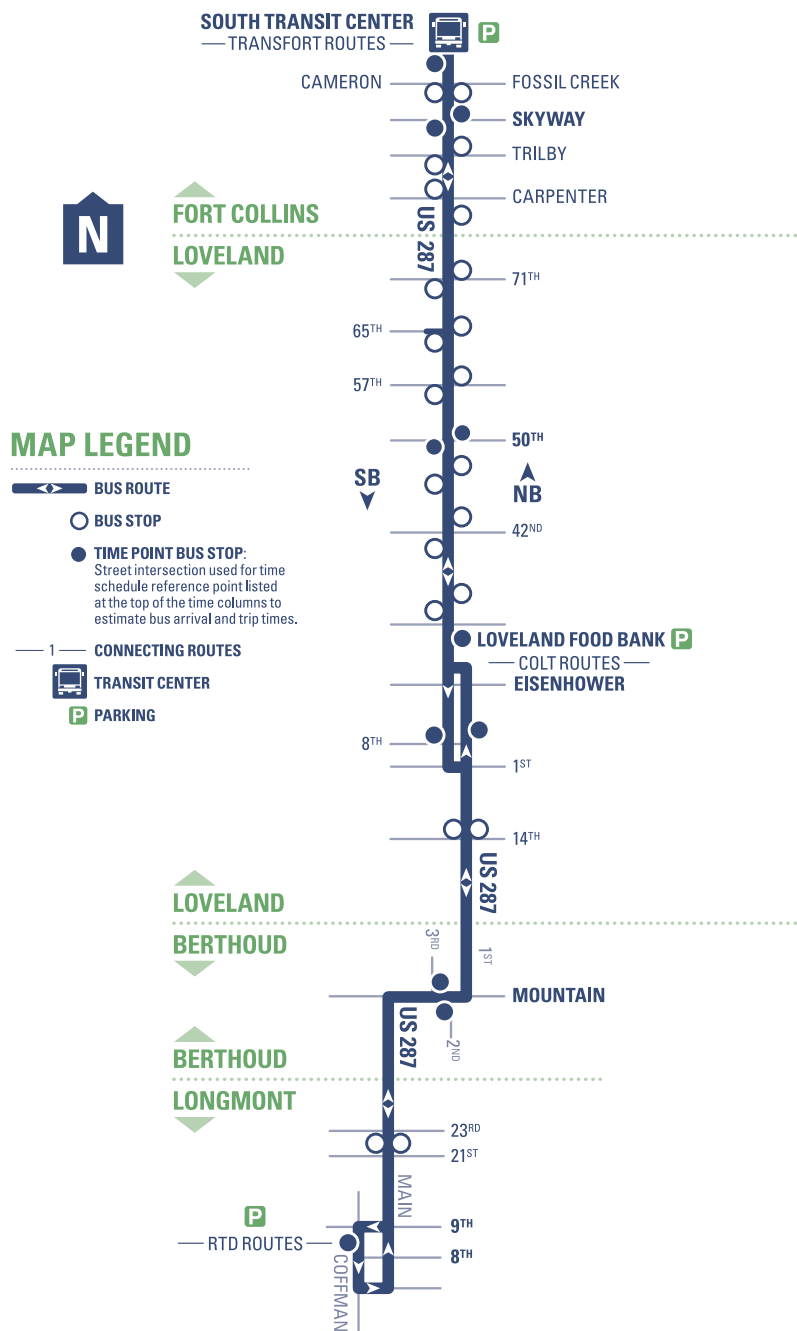

F2 FORT COLLINS ▶ LONGMONT **Southbound**

MONDAY - FRIDAY (All Year Long)

SOUTH TRANSIT CENTER (STC)	COLLEGE & SKYWAY	GARFIELD & 50TH	LOVELAND FOOD BANK	CLEVELAND & 8TH	MOUNTAIN & 3RD	COFFMAN & 8TH (ROOSEVELT PARK)
BUS STOP NUMBER						
1492	1074	1079	1661	1450	1452	1454
5:41 a	5:43 a	5:49 a	5:54 a	5:58 a	6:08 a	6:28 a
6:16 a	6:18 a	6:24 a	6:30 a	6:34 a	6:44 a	7:06 a
7:24 a	7:26 a	7:33 a	7:45 a	7:49 a	7:59 a	8:21 a
9:24 a	9:26 a	9:33 a	9:45 a	9:49 a	9:59 a	10:21 a
3:05 p	3:08 p	3:16 p	3:22 p	3:26 p	3:38 p	4:00 p
3:51 p	3:54 p	4:02 p	4:15 p	4:19 p	4:31 p	4:53 p
4:24 p	4:27 p	4:35 p	4:48 p	4:52 p	5:04 p	5:26 p
5:24 p	5:27 p	5:35 p	5:48 p	5:52 p	6:04 p	6:26 p
6:00 p	6:02 p	6:10 p	6:22 p	6:26 p	6:37 p	6:55 p

Additional trips to Longmont are displayed on the F3X schedule.

F2 LONGMONT ▶ FORT COLLINS **Northbound**

MONDAY - FRIDAY (All Year Long)

COFFMAN & 8TH (ROOSEVELT PARK)	MOUNTAIN & 2ND	LINCOLN & 8TH	LOVELAND FOOD BANK	US 287 & 50TH	COLLEGE & SKYWAY	SOUTH TRANSIT CENTER (STC)
BUS STOP NUMBER						
1454	1457	1459	1661	1100	1105	1492
6:39 a	6:56 a	7:08 a	7:15 a	7:19 a	7:24 a	7:28 a
7:22 a	7:39 a	7:51 a	8:00 a	8:04 a	8:09 a	8:13 a
8:29 a	8:46 a	8:58 a	9:07 a	9:11 a	9:16 a	9:20 a
10:27 a	10:44 a	10:56 a	11:05 a	11:09 a	11:14 a	11:18 a
4:10 p	4:29 p	4:41 p	4:48 p	4:52 p	4:58 p	5:02 p
5:10 p	5:29 p	5:41 p	5:50 p	5:54 p	6:00 p	6:04 p
5:40 p	5:58 p	6:10 p	6:19 p	6:22 p	6:27 p	6:30 p
6:40 p	6:58 p	7:10 p	7:14 p	7:17 p	7:22 p	7:25 p
7:16 p	7:34 p	7:46 p	7:50 p	7:53 p	7:58 p	8:01 p

Additional trips to Fort Collins are displayed on the F3X schedule.

F2 FORT COLLINS ▶ LONGMONT **Southbound**

SATURDAYS (All Year Long)

SOUTH TRANSIT CENTER (STC)	COLLEGE & SKYWAY	GARFIELD & 50TH	LOVELAND FOOD BANK	CLEVELAND & 8TH	MOUNTAIN & 3RD	COFFMAN & 8TH (ROOSEVELT PARK)
BUS STOP NUMBER						
1492	1074	1079	1661	1450	1452	1454
9:24 a	9:26 a	9:33 a	9:46 a	9:50 a	10:01 a	10:22 a
12:24 p	12:26 p	12:33 p	12:46 p	12:50 p	1:01 p	1:22 p
3:24 p	3:26 p	3:33 p	3:46 p	3:50 p	4:01 p	4:22 p
6:24 p	6:26 p	6:33 p	6:46 p	6:50 p	7:01 p	7:22 p

Additional trips to Longmont are displayed on the F3X schedule.

F2 LONGMONT ▶ FORT COLLINS **Northbound**

SATURDAYS (All Year Long)

COFFMAN & 8TH (ROOSEVELT PARK)	MOUNTAIN & 2ND	LINCOLN & 8TH	LOVELAND FOOD BANK	US 287 & 50TH	COLLEGE & SKYWAY	SOUTH TRANSIT CENTER (STC)
BUS STOP NUMBER						
1454	1457	1459	1661	1100	1105	1492
10:30 a	10:47 a	10:59 a	11:06 a	11:10 a	11:15 a	11:19 a
1:30 p	1:47 p	1:59 p	2:06 p	2:10 p	2:15 p	2:19 p
4:30 p	4:47 p	4:59 p	5:06 p	5:10 p	5:15 p	5:19 p
7:30 p	7:47 p	7:59 p	8:06 p	8:10 p	8:15 p	8:19 p

Additional trips to Fort Collins are displayed on the F3X schedule.