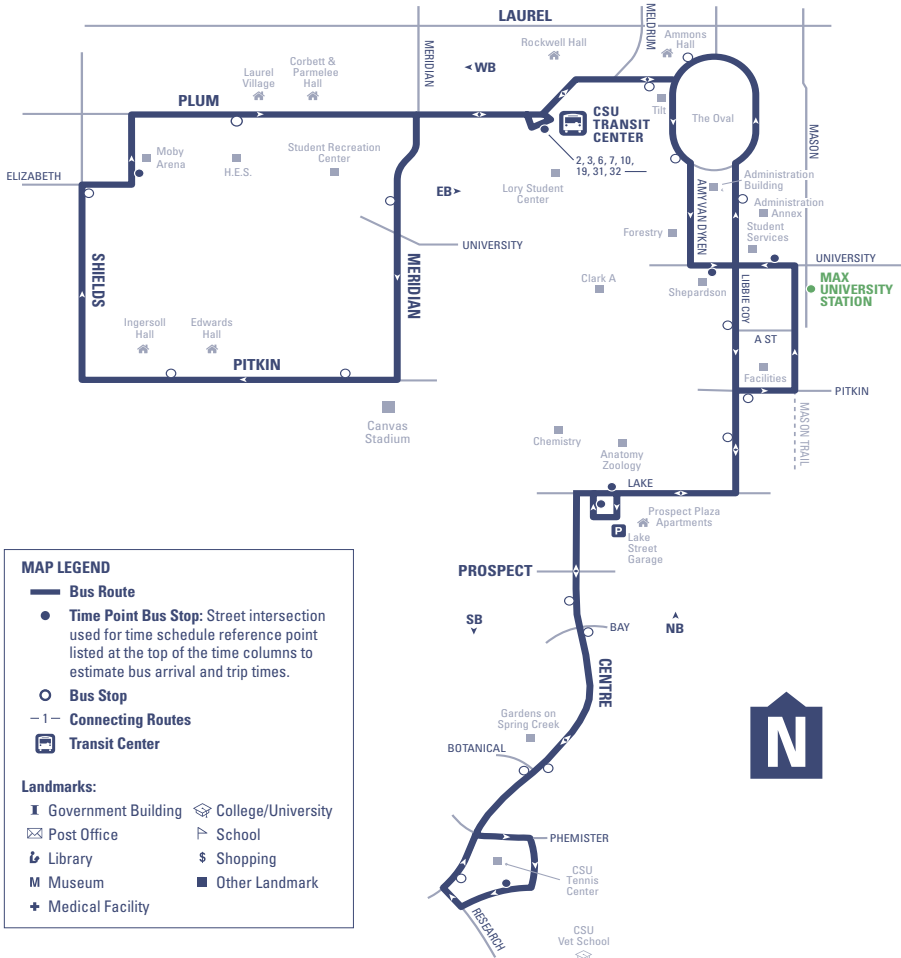

HORN

MOBY ARENA ▶ CTC ▶ LAKE ST GARAGE ▶ VTH / TENNIS CENTER

EFFECTIVE 01/18/21

Runs **MONDAY - SATURDAY** All Year Long   Runs **MONDAY - FRIDAY** When CSU is in Session

HORN NORTHBOUND to MOBY ARENA

BUS STOP NUMBER				
1638	1590	1559	466	1532
DEPART VTH / TENNIS CENTER	LAKE STREET GARAGE	UNIVERSITY & MASON	CSU TRANSIT CENTER (CTC)	ARRIVE MOBY ARENA
6:55 a	6:59 a	7:02 a	7:05 a	7:12 a
7:05 a	7:09 a	7:12 a	7:15 a	7:22 a
7:15 a	7:19 a	7:22 a	7:25 a	7:32 a
7:25 a	7:29 a	7:32 a	7:35 a	7:42 a
7:35 a	7:39 a	7:42 a	7:45 a	7:52 a
7:45 a	7:49 a	7:52 a	7:55 a	8:02 a
7:55 a	7:59 a	8:02 a	8:05 a	8:12 a
8:05 a	8:09 a	8:12 a	8:15 a	8:22 a
8:15 a	8:19 a	8:22 a	8:25 a	8:32 a
8:25 a	8:29 a	8:32 a	8:35 a	8:42 a
8:35 a	8:39 a	8:42 a	8:45 a	8:52 a
8:45 a	8:49 a	8:52 a	8:55 a	9:02 a
8:55 a	8:59 a	9:02 a	9:05 a	9:12 a
9:05 a	9:09 a	9:12 a	9:15 a	9:22 a
9:15 a	9:19 a	9:22 a	9:25 a	9:32 a
9:25 a	9:29 a	9:32 a	9:35 a	9:42 a
9:35 a	9:39 a	9:42 a	9:45 a	9:52 a
9:45 a	9:49 a	9:52 a	9:55 a	10:02 a
9:55 a	9:59 a	10:02 a	10:05 a	10:12 a
10:05 a	10:09 a	10:12 a	10:15 a	10:22 a
10:15 a	10:19 a	10:22 a	10:25 a	10:32 a
10:25 a	10:29 a	10:32 a	10:35 a	10:42 a
10:35 a	10:39 a	10:42 a	10:45 a	10:52 a
10:45 a	10:49 a	10:52 a	10:55 a	11:02 a
10:55 a	10:59 a	11:02 a	11:05 a	11:12 a
11:05 a	11:09 a	11:12 a	11:15 a	11:22 a
11:15 a	11:19 a	11:22 a	11:25 a	11:32 a
11:25 a	11:29 a	11:32 a	11:35 a	11:42 a
11:35 a	11:39 a	11:42 a	11:45 a	11:52 a
11:45 a	11:49 a	11:52 a	11:55 a	12:02 p
11:55 a	11:59 a	12:02 p	12:05 p	12:12 p
12:05 p	12:09 p	12:12 p	12:15 p	12:22 p
12:15 p	12:19 p	12:22 p	12:25 p	12:32 p
12:25 p	12:29 p	12:32 p	12:35 p	12:42 p
12:35 p	12:39 p	12:42 p	12:45 p	12:52 p

BUS STOP NUMBER				
1638	1590	1559	466	1532
DEPART VTH / TENNIS CENTER	LAKE STREET GARAGE	UNIVERSITY & MASON	CSU TRANSIT CENTER (CTC)	ARRIVE MOBY ARENA
12:45 p	12:49 p	12:52 p	12:55 p	1:02 p
12:55 p	12:59 p	1:02 p	1:05 p	1:12 p
1:05 p	1:09 p	1:12 p	1:15 p	1:22 p
1:15 p	1:19 p	1:22 p	1:25 p	1:32 p
1:25 p	1:29 p	1:32 p	1:35 p	1:42 p
1:35 p	1:39 p	1:42 p	1:45 p	1:52 p
1:45 p	1:49 p	1:52 p	1:55 p	2:02 p
1:55 p	1:59 p	2:02 p	2:05 p	2:12 p
2:05 p	2:09 p	2:12 p	2:15 p	2:22 p
2:15 p	2:19 p	2:22 p	2:25 p	2:32 p
2:25 p	2:29 p	2:32 p	2:35 p	2:42 p
2:35 p	2:39 p	2:42 p	2:45 p	2:52 p
2:45 p	2:49 p	2:52 p	2:55 p	3:02 p
2:55 p	2:59 p	3:02 p	3:05 p	3:12 p
3:05 p	3:09 p	3:12 p	3:15 p	3:22 p
3:15 p	3:19 p	3:22 p	3:25 p	3:32 p
3:25 p	3:29 p	3:32 p	3:35 p	3:42 p
3:35 p	3:39 p	3:42 p	3:45 p	3:52 p
3:45 p	3:49 p	3:52 p	3:55 p	4:02 p
3:55 p	3:59 p	4:02 p	4:05 p	4:12 p
4:05 p	4:09 p	4:12 p	4:15 p	4:22 p
4:15 p	4:19 p	4:22 p	4:25 p	4:32 p
4:25 p	4:29 p	4:32 p	4:35 p	4:42 p
4:35 p	4:39 p	4:42 p	4:45 p	4:52 p
4:45 p	4:49 p	4:52 p	4:55 p	5:02 p
4:55 p	4:59 p	5:02 p	5:05 p	5:12 p
5:05 p	5:09 p	5:12 p	5:15 p	5:22 p
5:15 p	5:19 p	5:22 p	5:25 p	5:32 p
5:25 p	5:29 p	5:32 p	5:35 p	5:42 p
5:35 p	5:39 p	5:42 p	5:45 p	5:52 p
5:45 p	5:49 p	5:52 p	5:55 p	6:02 p
5:55 p	5:59 p	6:02 p	6:05 p	6:12 p
6:05 p	6:09 p	6:12 p	6:15 p	6:22 p
6:15 p	6:19 p	6:22 p	6:25 p	6:32 p
6:25 p	6:29 p	6:32 p	6:35 p	6:42 p

Continued on next panel