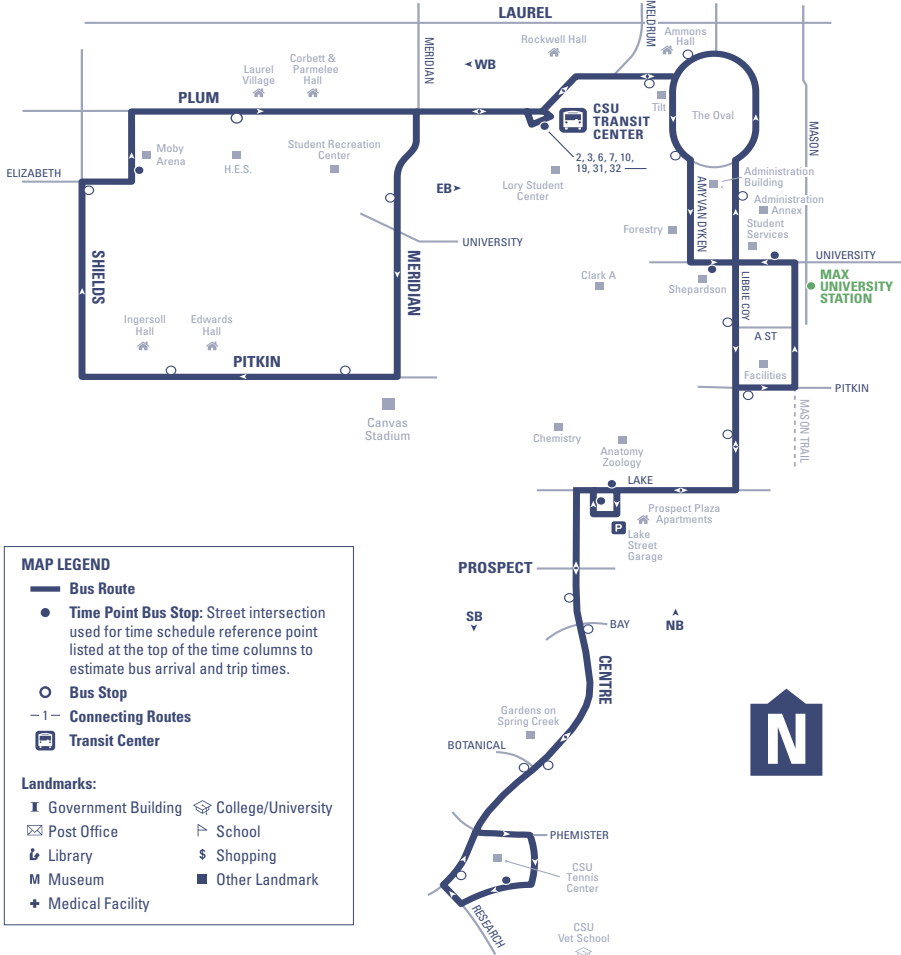

Continued on next panel

HORN

MOBY ARENA ▶ CTC ▶ LAKE ST GARAGE ▶ VTH / TENNIS CENTER

EFFECTIVE 01/18/21

Runs **MONDAY - SATURDAY** All Year Long Runs **MONDAY - FRIDAY** When CSU is in Session

HORN SOUTHBOUND to VTH / TENNIS CENTER

BUS STOP NUMBER				
1532	466	1560	1671	1638
DEPART MOBY ARENA	CSU TRANSIT CENTER (CTC)	UNIVERSITY & LIBBIE & COY	LAKE & CENTER	ARRIVE VTH / TENNIS CENTER
6:44 a	6:46 a	6:49 a	6:51 a	6:56 a
6:54 a	6:56 a	6:59 a	7:01 a	7:06 a
7:04 a	7:06 a	7:09 a	7:11 a	7:16 a
7:14 a	7:16 a	7:19 a	7:21 a	7:26 a
7:24 a	7:26 a	7:29 a	7:31 a	7:36 a
7:34 a	7:36 a	7:39 a	7:41 a	7:46 a
7:44 a	7:46 a	7:49 a	7:51 a	7:56 a
7:54 a	7:56 a	7:59 a	8:01 a	8:06 a
8:04 a	8:06 a	8:09 a	8:11 a	8:16 a
8:14 a	8:16 a	8:19 a	8:21 a	8:26 a
8:24 a	8:26 a	8:29 a	8:31 a	8:36 a
8:34 a	8:36 a	8:39 a	8:41 a	8:46 a
8:44 a	8:46 a	8:49 a	8:51 a	8:56 a
8:54 a	8:56 a	8:59 a	9:01 a	9:06 a
9:04 a	9:06 a	9:09 a	9:11 a	9:16 a
9:14 a	9:16 a	9:19 a	9:21 a	9:26 a
9:24 a	9:26 a	9:29 a	9:31 a	9:36 a
9:34 a	9:36 a	9:39 a	9:41 a	9:46 a
9:44 a	9:46 a	9:49 a	9:51 a	9:56 a
9:54 a	9:56 a	9:59 a	10:01 a	10:06 a
10:04 a	10:06 a	10:09 a	10:11 a	10:16 a
10:14 a	10:16 a	10:19 a	10:21 a	10:26 a
10:24 a	10:26 a	10:29 a	10:31 a	10:36 a
10:34 a	10:36 a	10:39 a	10:41 a	10:46 a
10:44 a	10:46 a	10:49 a	10:51 a	10:56 a
10:54 a	10:56 a	10:59 a	11:01 a	11:06 a
11:04 a	11:06 a	11:09 a	11:11 a	11:16 a
11:14 a	11:16 a	11:19 a	11:21 a	11:26 a
11:24 a	11:26 a	11:29 a	11:31 a	11:36 a
11:34 a	11:36 a	11:39 a	11:41 a	11:46 a
11:44 a	11:46 a	11:49 a	11:51 a	11:56 a
11:54 a	11:56 a	11:59 a	12:01 p	12:06 p
12:04 p	12:06 p	12:09 p	12:11 p	12:16 p
12:14 p	12:16 p	12:19 p	12:21 p	12:26 p
12:24 p	12:26 p	12:29 p	12:31 p	12:36 p
12:34 p	12:36 p	12:39 p	12:41 p	12:46 p
12:44 p	12:46 p	12:49 p	12:51 p	12:56 p
12:54 p	12:56 p	12:59 p	1:01 p	1:06 p
1:04 p	1:06 p	1:09 p	1:11 p	1:16 p