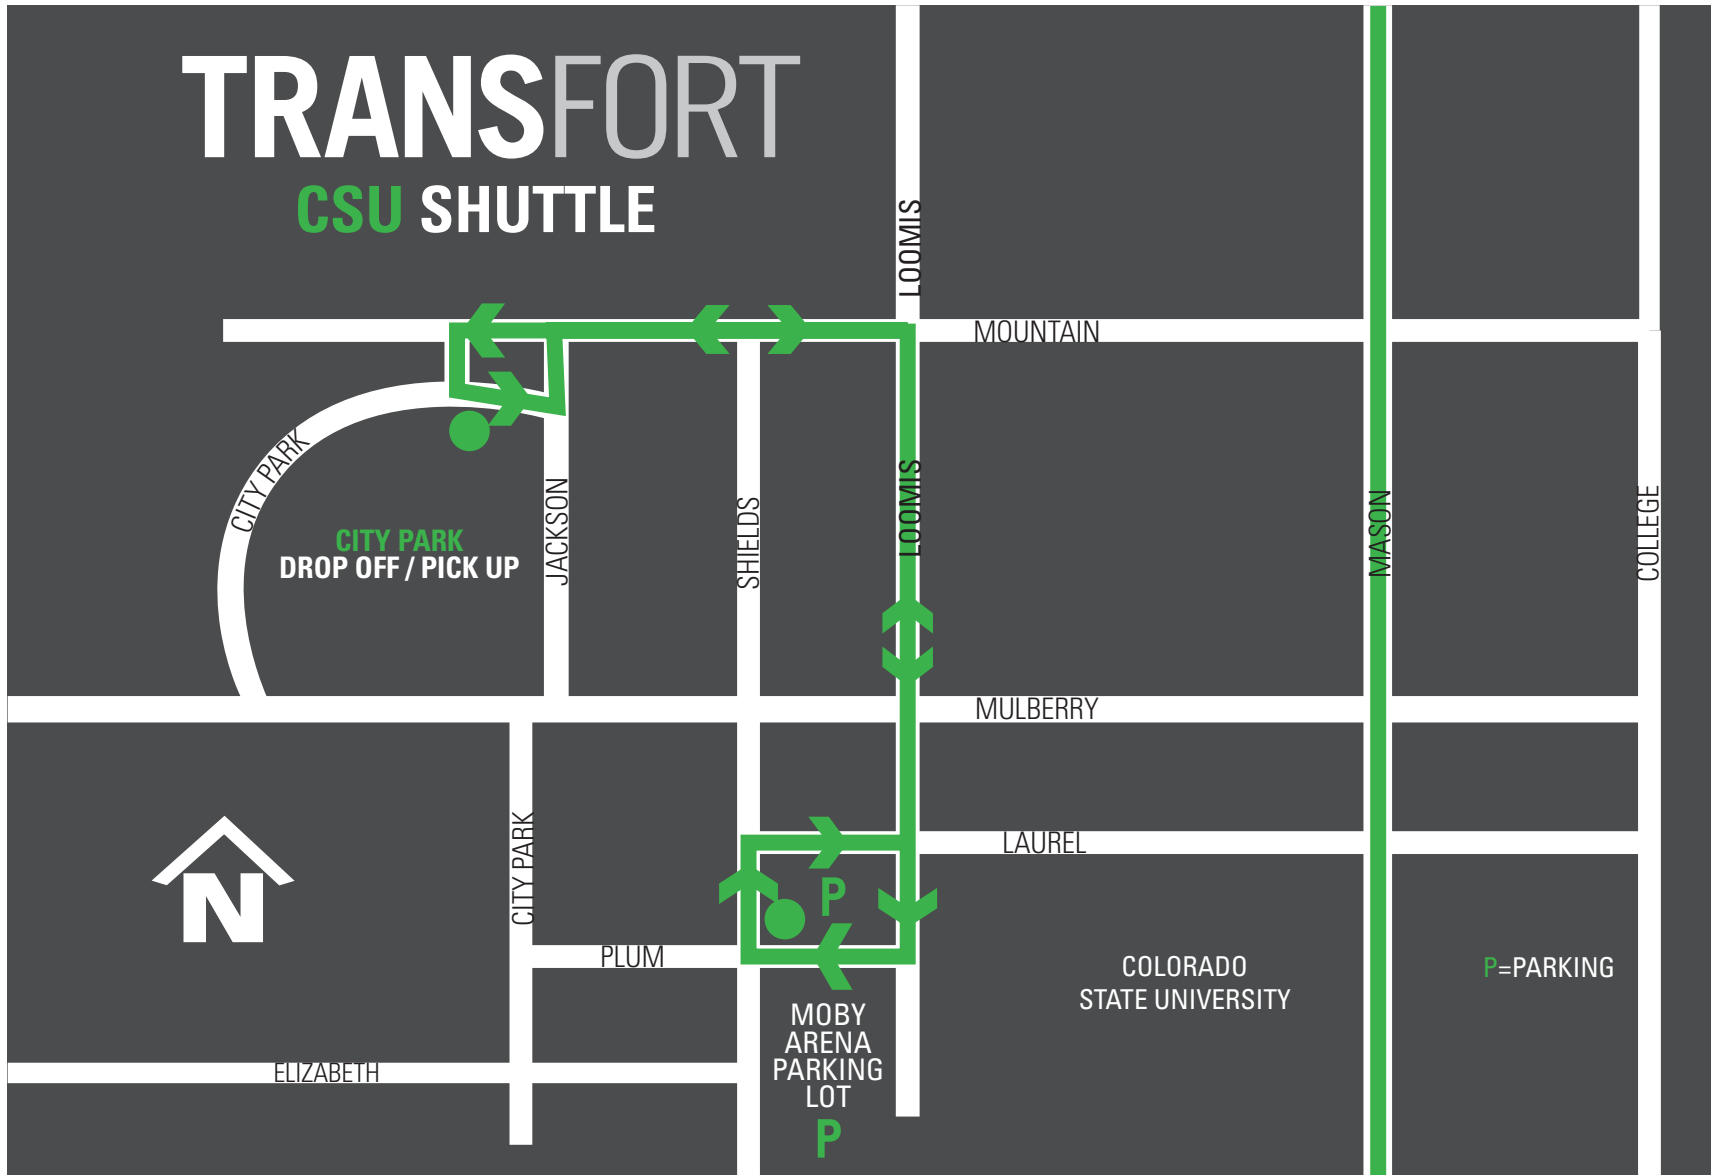

TRANSFORT

CSU SHUTTLE

SHUTTLE INFORMATION

- ▶ Shuttles to City Park begin from the CSU Moby Arena Parking Lot at 5:30 PM.
- ▶ The last shuttle going to City Park will leave CSU at 9:10 PM.
- ▶ At the conclusion of the fireworks display, shuttles will resume from City Park to CSU.
- ▶ MAX will operate from 5:30 AM to midnight. Last southbound departure from DTC at 12:00 AM.