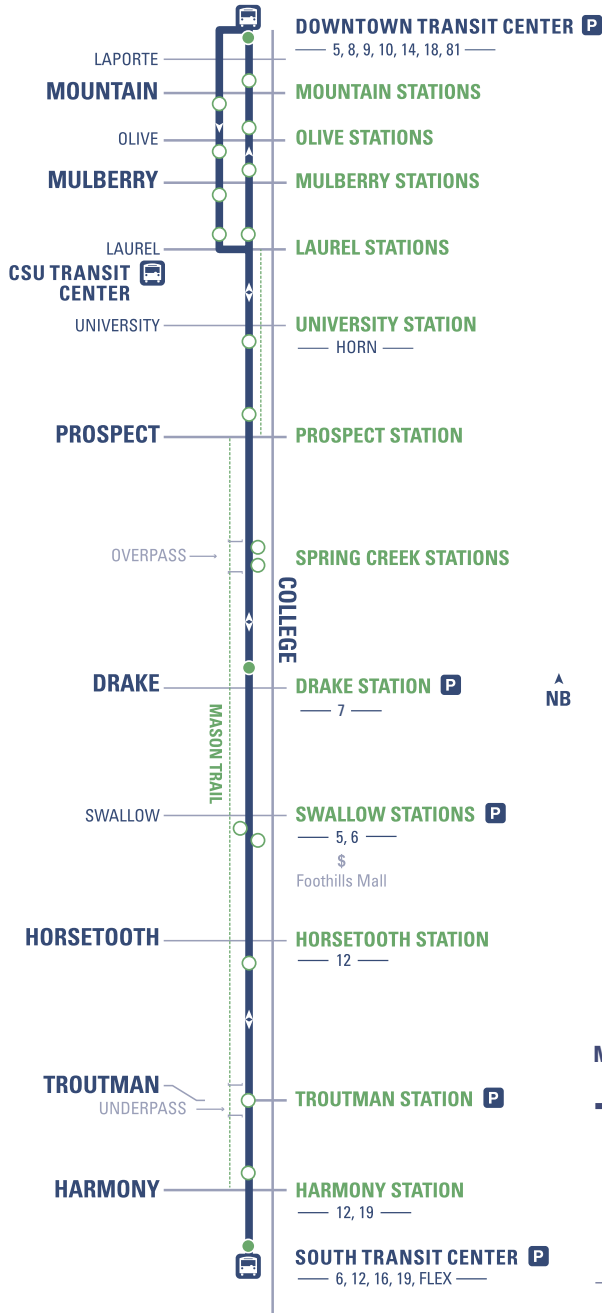

Runs **MONDAY - FRIDAY** All Year Long

max NORTHBOUND		
BUS STOP NUMBER		
1492	1510	917
DEPART SOUTH TRANSIT CENTER (STC)	DRAKE STATION	ARRIVE DOWNTOWN TRANSIT CENTER (DTC)
<b>FROM 5:23 A TO 6:23 A</b>		
:08	:16	:32
:23	:31	:47
:38	:46	:02
:53	:01	:17
<b>FROM 6:33 A TO 6:53 P</b>		
:03	:11	:27
:13	:21	:37
:23	:31	:47
:33	:41	:57
:43	:51	:07
:53	:01	:17
<b>FROM 7:08 P TO 9:38 P</b>		
:08	:16	:32
:23	:31	:47
:38	:46	:02
:53	:01	:17
<b>FROM 9:53 P TO 11:23 P</b>		
:23	:31	:47
:53	:01	:17

From & To times indicate departures from the transit centers.

#### MAP LEGEND

- Bus Route
- Time Point Bus Stop: Street intersection used for time schedule reference point listed at the top of the time columns to estimate bus arrival and trip times.
- Bus Stop
- 1 - Connecting Routes
- 🚏 Transit Center