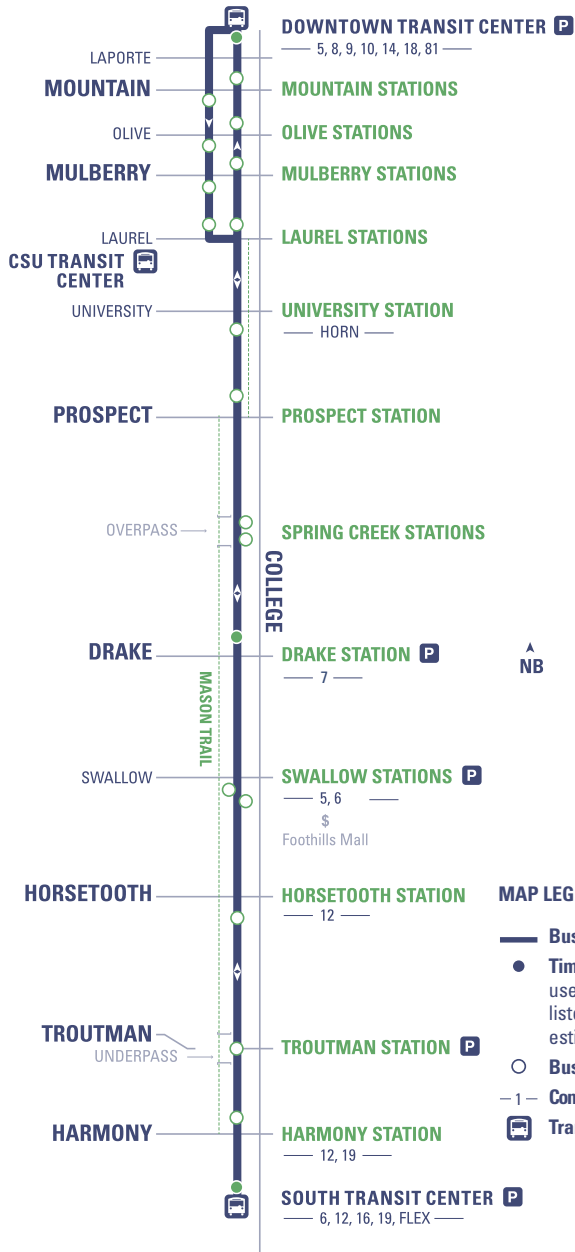

Runs **MONDAY - FRIDAY** All Year Long

max NORTHBOUND		
BUS STOP NUMBER		
1492	1510	917
DEPART SOUTH TRANSIT CENTER (STC)	DRAKE STATION	ARRIVE DOWNTOWN TRANSIT CENTER (DTC)
<b>FROM 5:23 A TO 6:23 A</b>		
:08	:16	:32
:23	:31	:47
:38	:46	:02
:53	:01	:17
<b>FROM 6:33 A TO 6:53 P</b>		
:03	:11	:27
:13	:21	:37
:23	:31	:47
:33	:41	:57
:43	:51	:07
:53	:01	:17
<b>FROM 7:08 P TO 9:38 P</b>		
:08	:16	:32
:23	:31	:47
:38	:46	:02
:53	:01	:17
<b>FROM 9:53 P TO 11:23 P</b>		
:23	:31	:47
:53	:01	:17

From & To times indicate departures from the transit centers.

#### MAP LEGEND

- Bus Route
- Time Point Bus Stop: Street intersection used for time schedule reference point listed at the top of the time columns to estimate bus arrival and trip times.
- Bus Stop
- 1 - Connecting Routes
- 🚏 Transit Center